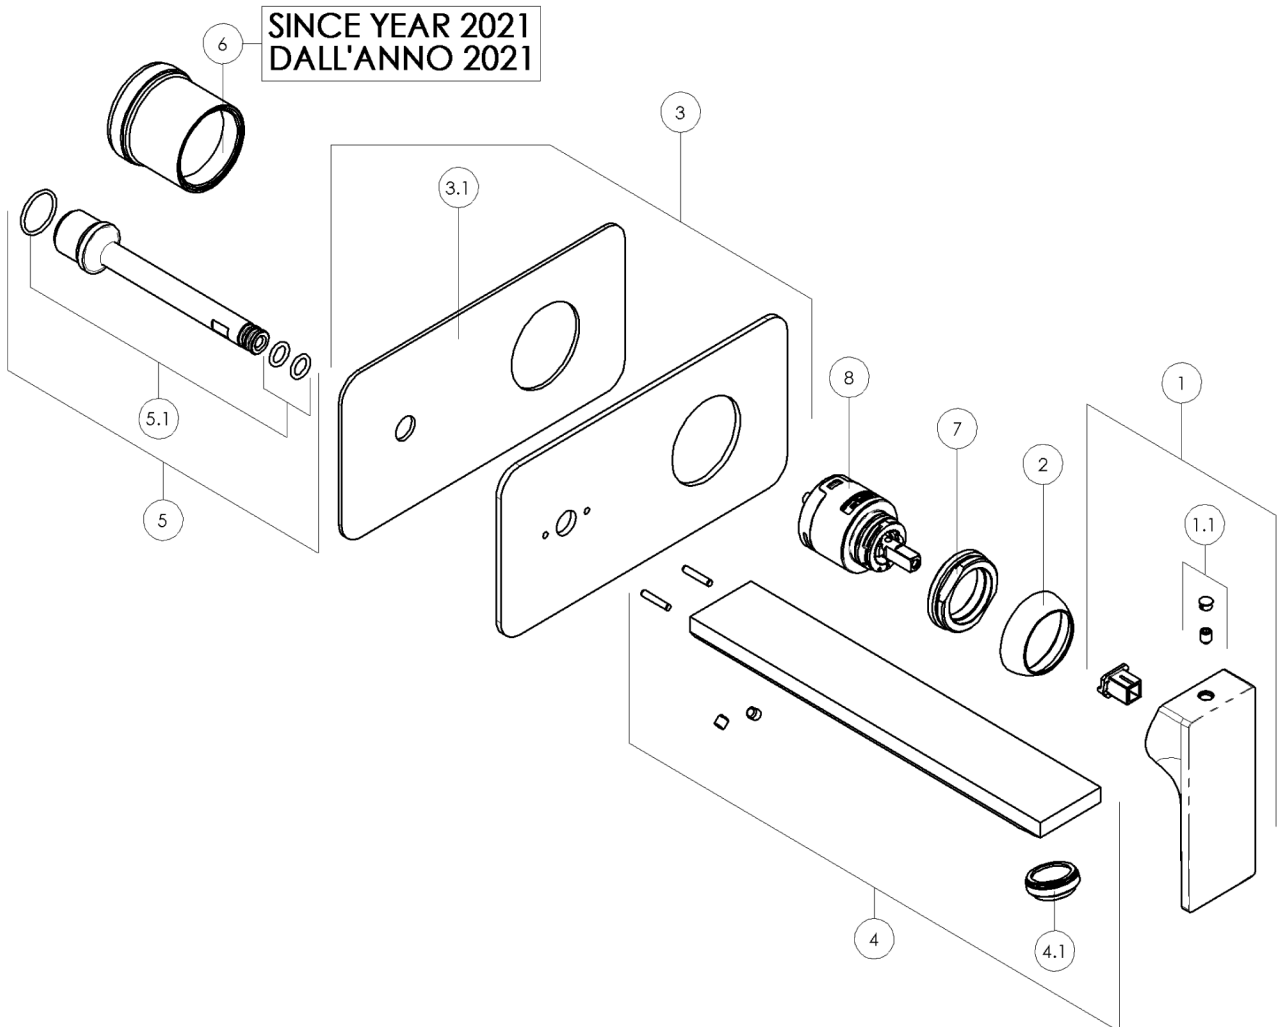

Milli

Milli Zato Bath Wall Mixer Set Chrome

2269831

No.	Description	Code
1	Single Control Lever (Chrome)	-RLE187/88CR
1.1	Index Button	-RTAK0001
2	Nobili Cartridge Cover Ring Nut	-RGH218/25CR
3	Cover Plate (Chrome)	-RRO131/16CR
3.1	Sponge Rubber Seal	-RGU90046
4	Spout (Chrome)	-RBO158/47CR
4.1	Aerator M24x1	-RAEK222/27
4.1.1	Kit 2 Aerator M24x1	-RAEB222/27
5	Wash Basin Mouth Pin	-RVR90045
5.1	Bag For Pipe Fitting	-RSA229/72
6	Brass Ring (Chrome)	-RAN227/72CR
7	Nobili Cartridge Fixing Ring Nut	9506347
8	Cartridge 35cm	-RCR352