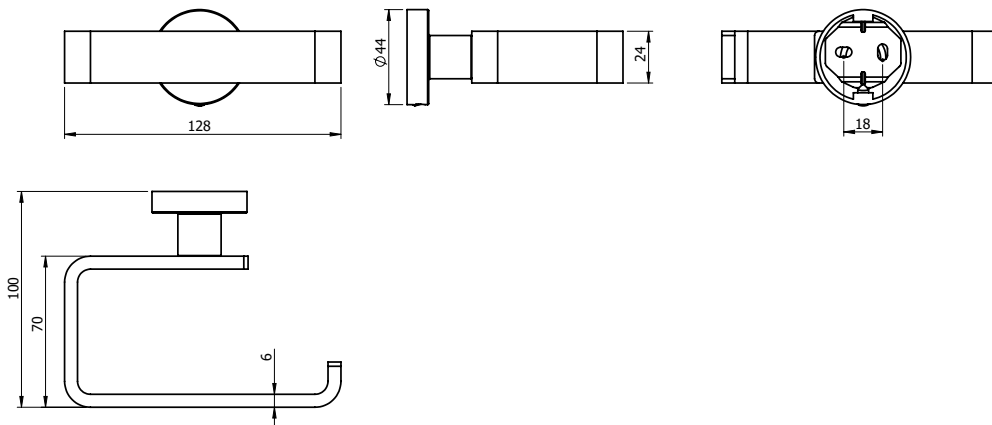

Milli Marle Edit Toilet Roll Holder Chrome

9511271

SPECIFICATIONS

Recommended Use	Domestic, Hotel & Commercial
Colour	Chrome
Material	Aluminium

WARRANTY

Replacement Only - Domestic Use 15 Years

Please refer to Warranty Page for full Terms and Conditions

Disclaimer: Products in this specification manual must by regulation be installed by licensed and registered trade people. The manufacturer/distributor reserves the right to vary specifications or delete models from their range without prior notification. Dimensions are nominal measurements only. Dimensions and set-outs listed are correct at time of publication however the manufacturer/distributor takes no responsibility for printing errors.