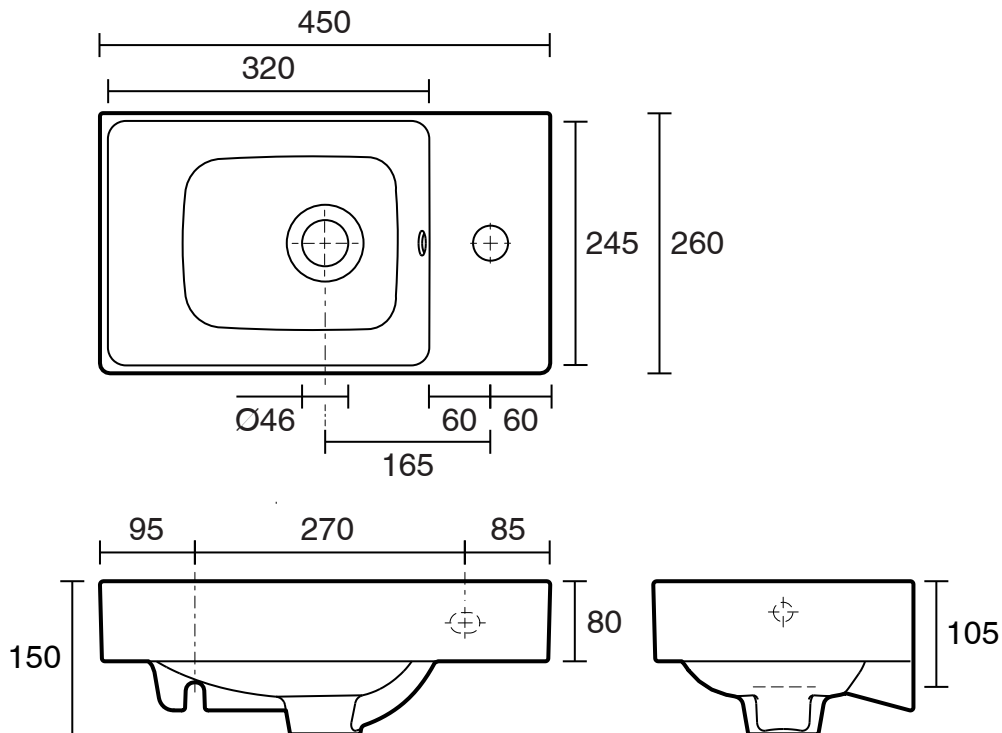

Roca Ona Wall Basin With Fixing Bolts 450mm x 260mm 1 Taphole Overflow White

1832710

SPECIFICATIONS

Recommended Use	Domestic, Hotel & Commercial
Material	Fineceramic
Basin Colour	White
Bowl Capacity	2.7 ltr
Weight	7 kg
Taphole Configuration	1 Taphole
Overflow Configuration	Integrated Overflow
Plug & Waste	Sold Separately
Tapware	Sold Separately

WARRANTY

Warranty - Domestic Use	15 Years
Spare Parts & Labour	12 Months

Please refer to Warranty Page for full Terms and Conditions

Dimensions are nominal measurements only.

CLEANING RECOMMENDATIONS:

We recommend the use of soapy water or approved cleaners. This product should not be cleaned with abrasive materials. Damage caused by any improper treatment is not covered by the product warranty. Refer to Warranty Conditions

Disclaimer: Products in this specification manual must by regulation be installed by licensed and registered trade people. The manufacturer/distributor reserves the right to vary specifications or delete models from their range without prior notification. Dimensions are nominal measurements only. Dimensions and set-outs listed are correct at time of publication however the manufacturer/distributor takes no responsibility for printing errors.

Published 05/07/2024

To see the complete Roca range go to www.reece.com.au