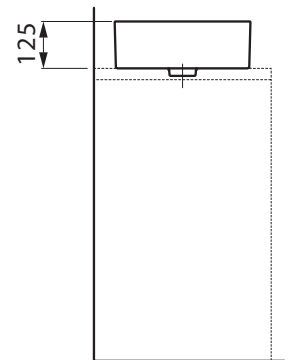

Laufen Val Square Counter Basin with Overflow No Taphole 550mm White

SPECIFICATIONS

Recommended Use	Domestic, Hotel & Commercial
Material	Saphirkeramic
Colour	White
Bowl Capacity	4.9 Litres
Weight	10.0kg
Fixing	Template & Fastening Kit (included) Waterproof Flexible Sealant (not included)
Taphole Configuration	No Taphole
Overflow Configuration	Overflow
Waste Size	Suits 32x40mm Overflow Waste
Plug & Waste	Sold Separately
Tapware	Sold Separately

WARRANTY

Warranty - Domestic Use	15 Years
Spare Parts & Labour	12 Months

Please refer to Warranty Page for full Terms and Conditions

Dimensions are nominal measurements only.

Disclaimer: Products in this specification manual must by regulation be installed by licensed and registered trade people. The manufacturer/distributor reserves the right to vary specifications or delete models from their range without prior notification. Dimensions are nominal measurements only. Dimensions and set-outs listed are correct at time of publication however the manufacturer/distributor takes no responsibility for printing errors.

Published 16/01/2018

To see the complete Laufen range go to
www.reece.com.au/bathrooms