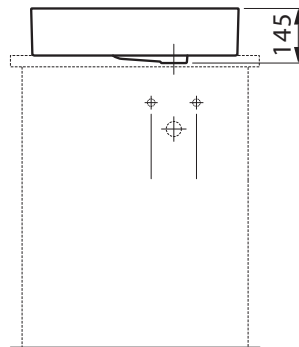

Laufen Val Square Counter Basin with Overflow No Taphole 550mm White

SPECIFICATIONS

Recommended Use	Domestic, Hotel & Commercial
Material	Saphirkeramic
Colour	White
Bowl Capacity	4.9 Litres
Weight	10.0kg
Fixing	Template & Fastening Kit (included) Waterproof Flexible Sealant (not included)
Taphole Configuration	No Taphole
Overflow Configuration	Overflow
Waste Size	Suits 32x40mm Overflow Waste
Plug & Waste	Sold Separately
Tapware	Sold Separately

WARRANTY

Warranty - Domestic Use	15 Years
Spare Parts & Labour	12 Months

Please refer to Warranty Page for full Terms and Conditions

Dimensions are nominal measurements only.

Disclaimer: Products in this specification manual must by regulation be installed by licensed and registered trade people. The manufacturer/distributor reserves the right to vary specifications or delete models from their range without prior notification. Dimensions are nominal measurements only. Dimensions and set-outs listed are correct at time of publication however the manufacturer/distributor takes no responsibility for printing errors.

Published 16/01/2018

To see the complete Laufen range go to
www.reece.com.au/bathrooms