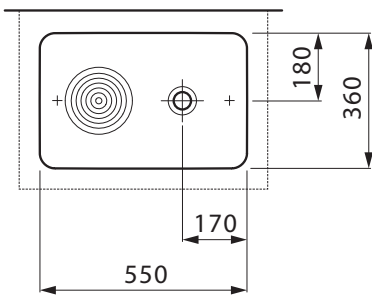

Laufen Val Square Counter Basin with Overflow No Taphole 550mm White

SPECIFICATIONS

Recommended Use	Domestic, Hotel & Commercial
Material	Saphirkeramic
Colour	White
Bowl Capacity	4.9 Litres
Weight	10.0kg
Fixing	Template & Fastening Kit (included) Waterproof Flexible Sealant (not included)
Taphole Configuration	No Taphole
Overflow Configuration	Overflow
Waste Size	Suits 32x40mm Overflow Waste
Plug & Waste	Sold Separately
Tapware	Sold Separately

WARRANTY

Warranty - Domestic Use	15 Years
Spare Parts & Labour	12 Months

Please refer to Warranty Page for full Terms and Conditions

Dimensions are nominal measurements only.

Disclaimer: Products in this specification manual must by regulation be installed by licensed and registered trade people. The manufacturer/distributor reserves the right to vary specifications or delete models from their range without prior notification. Dimensions are nominal measurements only. Dimensions and set-outs listed are correct at time of publication however the manufacturer/distributor takes no responsibility for printing errors.

Published 16/01/2018

To see the complete Laufen range go to
www.reece.com.au/bathrooms