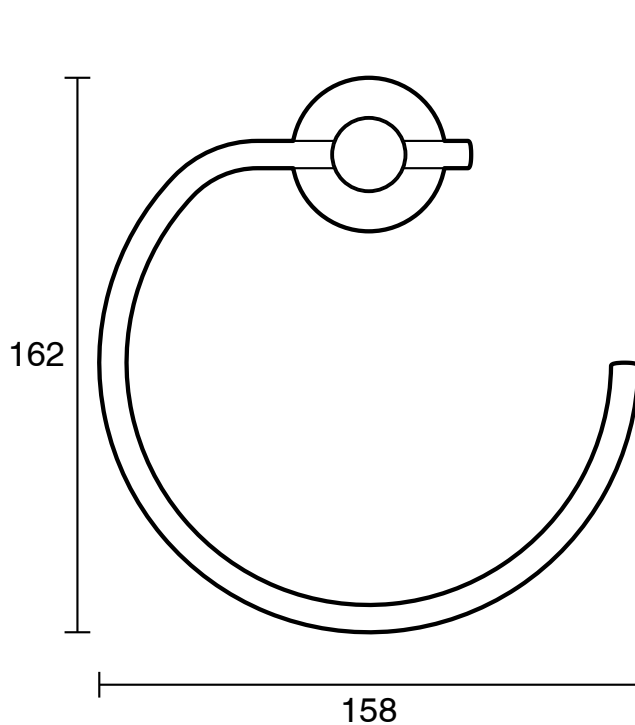

Posh Solus MK2 Guest Towel Ring Chrome

9506582

SPECIFICATIONS

Recommended Use	Domestic;Hotel;Commercial
Colour	Polished Chrome

WARRANTY

Replacement Only - Domestic Use (Years)	10
---	----

Please refer to Warranty Page for full Terms and Conditions