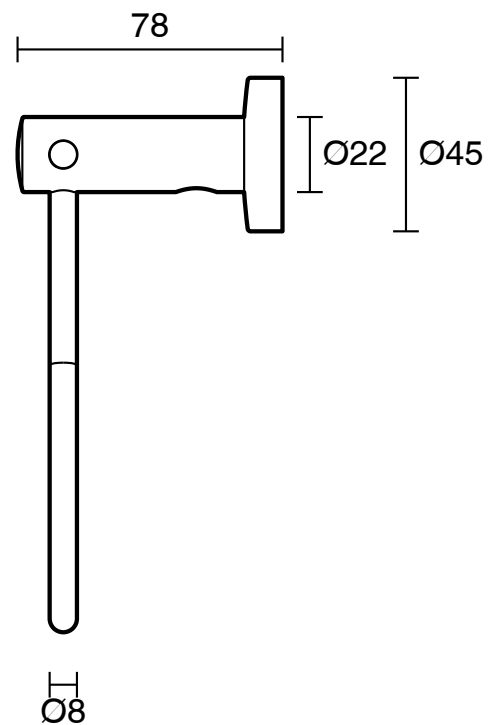

Posh Solus MK2 Guest Towel Ring Chrome

9506582

SPECIFICATIONS

Recommended Use	Domestic;Hotel;Commercial
Colour	Polished Chrome

WARRANTY

Replacement Only - Domestic Use (Years)	10
---	----

Please refer to Warranty Page for full Terms and Conditions