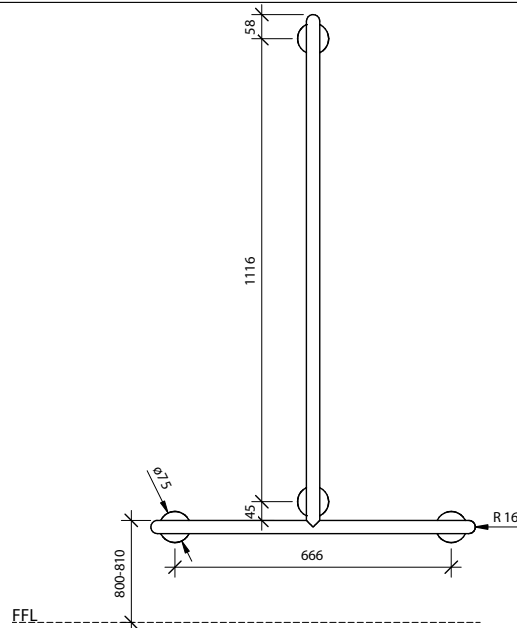

Potential Installation

As improvements in the design and performance of RBA products are continuous, specifications may be subject to change without notice. The illustrations and descriptions herein are applicable to production as of the date of this Technical Data Sheet. Revised 12/19 © 2019 by RBA Group TD/Model RBA4601-061/1219