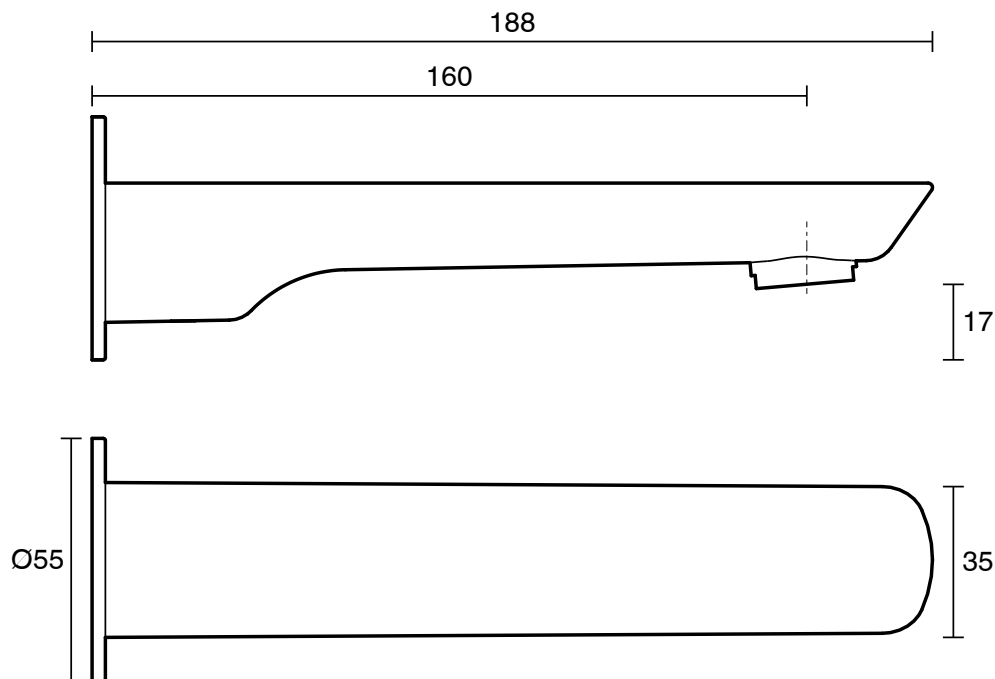

mizu

Mizu Bliss Bath Outlet 160mm Chrome

9504005

SPECIFICATIONS

Recommended Use	Domestic, Hotel & Commercial
Colour	Chrome
Finish	Polished
Material	DR Brass
Recommended Pressure Range	150 - 500 kPa
Maximum Continuous Working Temperature	80 deg C
Suitable for Storage Tank Hot Water	Yes
Suitable for Continuous Flow Hot Water	Yes
Suitable for Gravity Feed Hot Water	No

WARRANTY

Warranty - Domestic Use	10 Years
Spare Parts & Labour	12 Months

Please refer to Warranty Page for full Terms and Conditions

Dimensions are nominal measurements only.

CLEANING RECOMMENDATIONS:

We recommend the use of soapy water or approved cleaners. This product should not be cleaned with abrasive materials. Damage caused by any improper treatment is not covered by the product warranty. Refer to Warranty Conditions

Disclaimer: Products in this specification manual must by regulation be installed by licensed and registered trade people. The manufacturer/distributor reserves the right to vary specifications or delete models from their range without prior notification. Dimensions are nominal measurements only. Dimensions and set-outs listed are correct at time of publication however the manufacturer/distributor takes no responsibility for printing errors.

Published 07/09/2022

To see the complete Mizu range go to www.reece.com.au

WaterMark
AS/NZS 3718
WM-022094