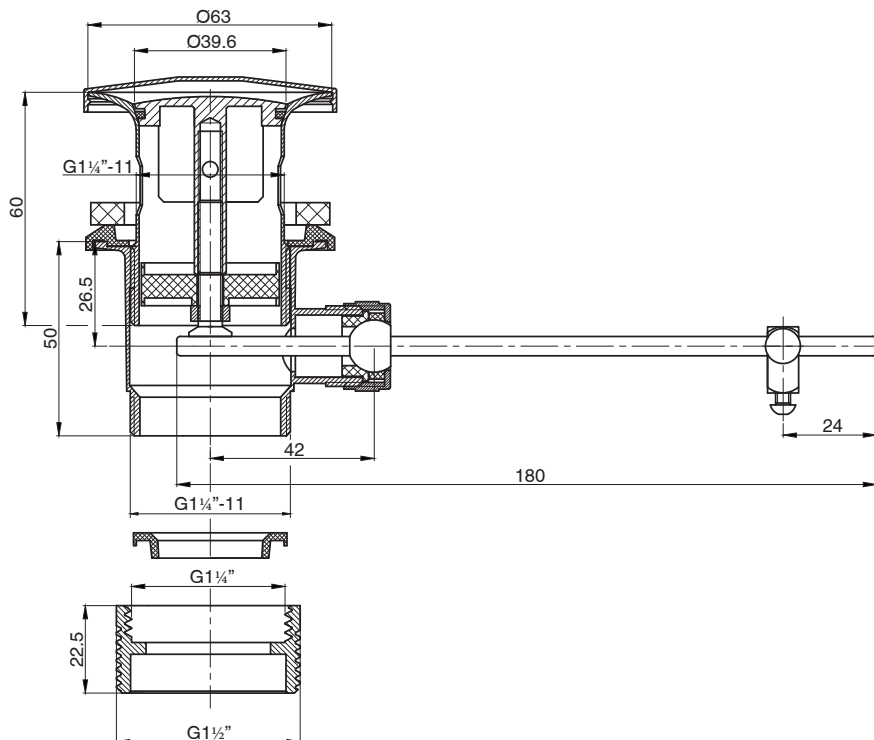

## Mizu Drift Bidet/Basin Lever Pop Up Waste 32mm x 40mm Overflow Matte Black

202009

SPECIFICATIONS	
Recommended Use	Domestic;Commercial;Hotel
Material	DR Brass
Colour	Matte Black
Overflow Included	Yes
Plug & Waste Size	32mm x 40mm
WARRANTY	
Replacement Only - Domestic Use (Years)	1
<i>Please refer to Warranty Page for full Terms and Conditions</i>	

Dimensions are nominal measurements only.