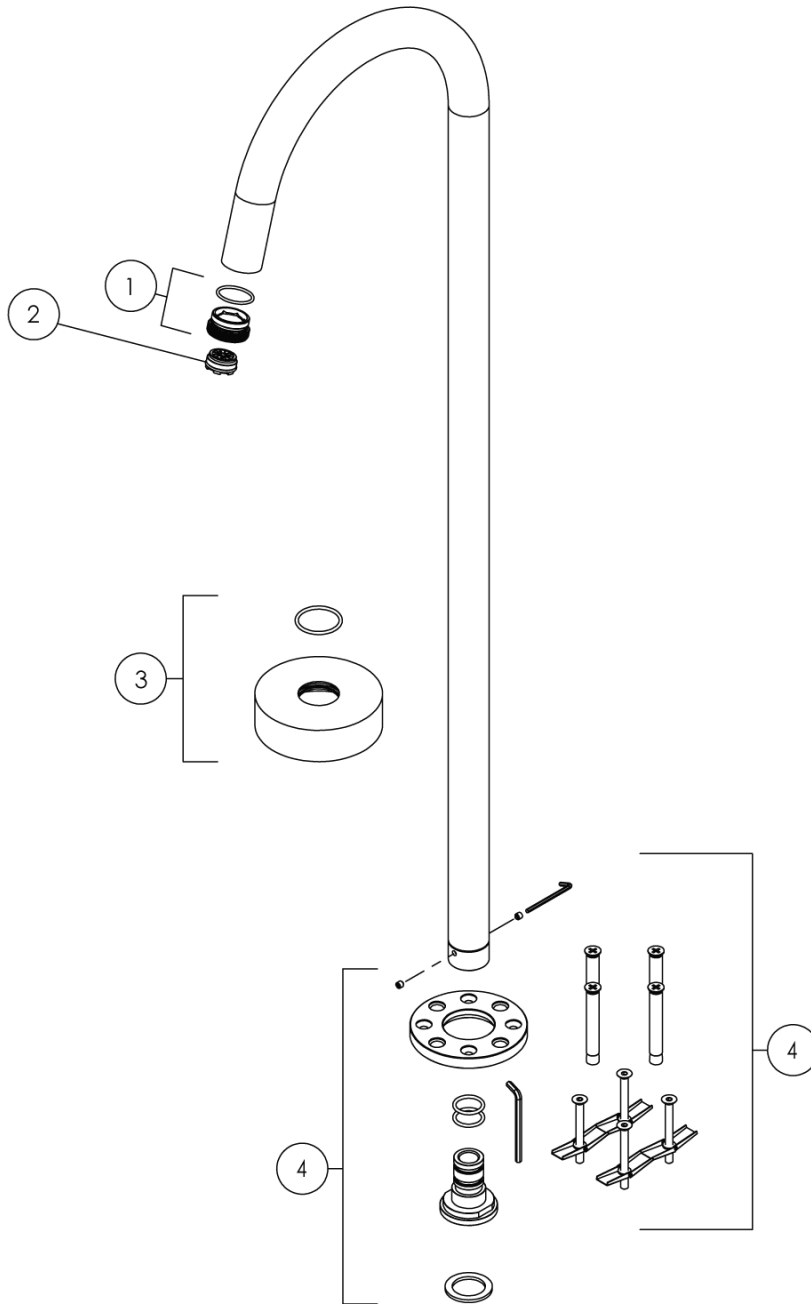

Milli Etch Floor Mounted Bath Outlet Matte Black

21871

No.	Description	Code
1.	Milli Etch Floor Bath Outlet Retainer Assy	29853
2.	Neoperl CACHE STD Straightener	40.9300.010
3.	Milli Etch Floor Bath Outlet Base Cover Assy	30138
4.	Milli Etch Floor Outlet Installation Kit	30129