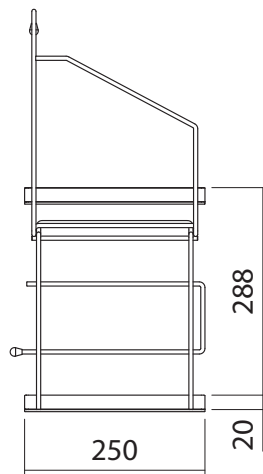

Alape®

Alape Utensilo Steel Frame for Alape Klassiker Wall Basin Matte Black

1810642

SPECIFICATIONS

Recommended Use	Domestic, Hotel & Commercial
Colour	Matte Black
Material	Powder Coated Steel
Suitable For	Alape Klassiker Wall Basin

WARRANTY

Warranty - Domestic Use	15 Years

Please refer to Warranty Page for full Terms and Conditions

Dimensions are nominal measurements only.

CLEANING RECOMMENDATIONS:

We recommend the use of soapy water or approved cleaners. This product should not be cleaned with abrasive materials. Damage caused by any improper treatment is not covered by the product warranty. Refer to Warranty Conditions

Disclaimer: Products in this specification manual must by regulation be installed by licensed and registered trade people. The manufacturer/distributor reserves the right to vary specifications or delete models from their range without prior notification. Dimensions are nominal measurements only. Dimensions and set-outs listed are correct at time of publication however the manufacturer/distributor takes no responsibility for printing errors.

Published 31/05/2021

To see the complete Alape range go to www.reece.com.au