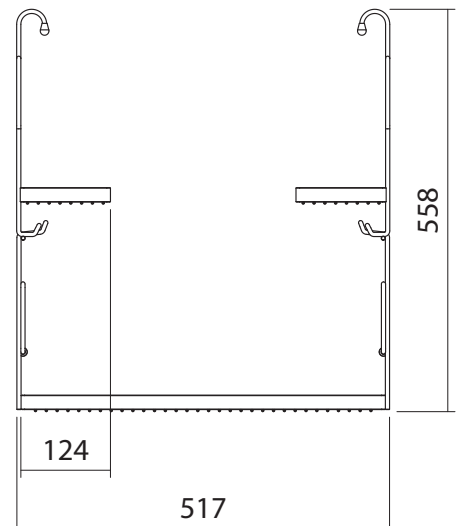

Alape®

Alape Utensilo Steel Frame for Alape Klassiker Wall Basin Matte Black

1810642

SPECIFICATIONS

Recommended Use	Domestic, Hotel & Commercial
Colour	Matte Black
Material	Powder Coated Steel
Suitable For	Alape Klassiker Wall Basin

WARRANTY

Warranty - Domestic Use	15 Years

Please refer to Warranty Page for full Terms and Conditions

Dimensions are nominal measurements only.

CLEANING RECOMMENDATIONS:

We recommend the use of soapy water or approved cleaners. This product should not be cleaned with abrasive materials. Damage caused by any improper treatment is not covered by the product warranty. Refer to Warranty Conditions

Disclaimer: Products in this specification manual must by regulation be installed by licensed and registered trade people. The manufacturer/distributor reserves the right to vary specifications or delete models from their range without prior notification. Dimensions are nominal measurements only. Dimensions and set-outs listed are correct at time of publication however the manufacturer/distributor takes no responsibility for printing errors.

Published 31/05/2021

To see the complete Alape range go to www.reece.com.au