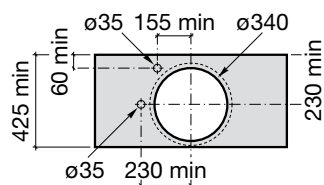

ROCA

INSPIRA ROUND SEMI INSET 370MM

Dimensions are nominal measurements only.

SPECIFICATIONS

Recommended use	Domestic, Hotel & Commercial
Material	Fine Ceramic
Colour	White
Capacity	8.7 Litres
Weight	3.7kg
Taphole availability	0 Taphole
Overflow	No
Plug and Waste option	Open Waste with Ceramic Cover - 9507172 (Sold separately)

Damage caused by any improper treatment is not covered by the product warranty. Refer to Warranty Conditions.

ROCA

INSPIRA ROUND SEMI INSET 370MM**INSTALLATION INSTRUCTIONS**

Plumbers, please ensure a copy of the installation instructions is left with the end user for future reference

ROCA

INSPIRA ROUND SEMI INSET 370MM

INSTALLATION INSTRUCTIONS

Recommended tap placement only.
Specific dimensions apply for Tap selected.

Plumbers, please ensure a copy of the installation instructions is left with the end user for future reference