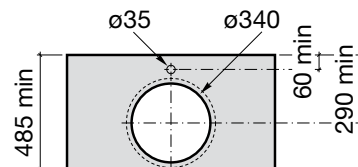

ROCA

INSPIRA ROUND SEMI INSET 370MM

Dimensions are nominal measurements only.

SPECIFICATIONS

Recommended use	Domestic, Hotel & Commercial
Material	Fine Ceramic
Colour	White
Capacity	8.7 Litres
Weight	3.7kg
Taphole availability	0 Taphole
Overflow	No
Plug and Waste option	Open Waste with Ceramic Cover - 9507172 (Sold separately)

Damage caused by any improper treatment is not covered by the product warranty. Refer to Warranty Conditions.

ROCA

INSPIRA ROUND SEMI INSET 370MM**INSTALLATION INSTRUCTIONS**

Plumbers, please ensure a copy of the installation instructions is left with the end user for future reference

ROCA

INSPIRA ROUND SEMI INSET 370MM

INSTALLATION INSTRUCTIONS

Recommended tap placement only.
Specific dimensions apply for Tap selected.

Plumbers, please ensure a copy of the installation instructions is left with the end user for future reference