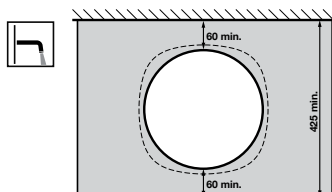

ROCA

INSPIRA ROUND SEMI INSET 370MM

Dimensions are nominal measurements only.

SPECIFICATIONS

Recommended use	Domestic, Hotel & Commercial
Material	Fine Ceramic
Colour	White
Capacity	8.7 Litres
Weight	3.7kg
Taphole availability	0 Taphole
Overflow	No
Plug and Waste option	Open Waste with Ceramic Cover - 9507172 (Sold separately)

Damage caused by any improper treatment is not covered by the product warranty. Refer to Warranty Conditions.

ROCA

INSPIRA ROUND SEMI INSET 370MM**INSTALLATION INSTRUCTIONS**

Plumbers, please ensure a copy of the installation instructions is left with the end user for future reference

ROCA

INSPIRA ROUND SEMI INSET 370MM

INSTALLATION INSTRUCTIONS

Recommended tap placement only.
Specific dimensions apply for Tap selected.

Plumbers, please ensure a copy of the installation instructions is left with the end user for future reference