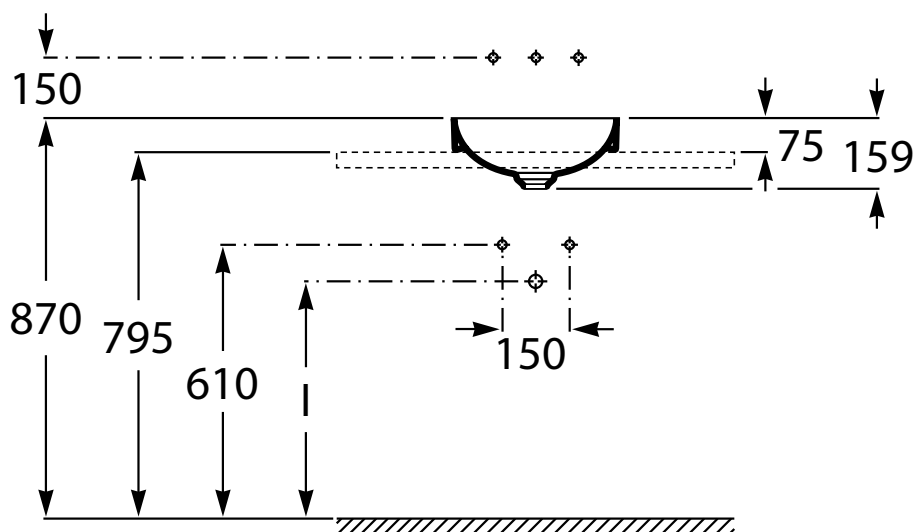

ROCA

INSPIRA ROUND SEMI INSET 370MM

Dimensions are nominal measurements only.

SPECIFICATIONS

Recommended use	Domestic, Hotel & Commercial
Material	Fine Ceramic
Colour	White
Capacity	8.7 Litres
Weight	3.7kg
Taphole availability	0 Taphole
Overflow	No
Plug and Waste option	Open Waste with Ceramic Cover - 9507172 (Sold separately)

Damage caused by any improper treatment is not covered by the product warranty. Refer to Warranty Conditions.

ROCA

INSPIRA ROUND SEMI INSET 370MM**INSTALLATION INSTRUCTIONS**

Plumbers, please ensure a copy of the installation instructions is left with the end user for future reference

ROCA

INSPIRA ROUND SEMI INSET 370MM

INSTALLATION INSTRUCTIONS

Recommended tap placement only.
Specific dimensions apply for Tap selected.

Plumbers, please ensure a copy of the installation instructions is left with the end user for future reference