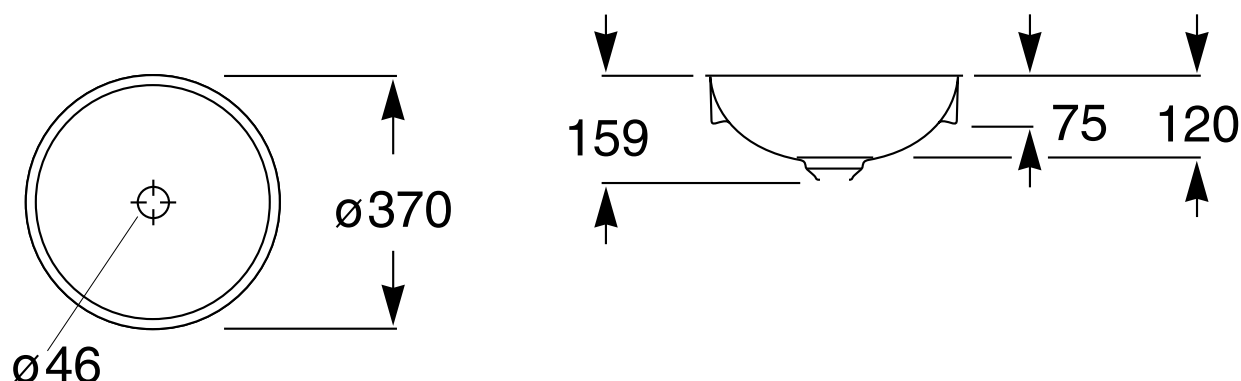

ROCA

INSPIRA ROUND SEMI INSET 370MM

Dimensions are nominal measurements only.

SPECIFICATIONS

Recommended use	Domestic, Hotel & Commercial
Material	Fine Ceramic
Colour	White
Capacity	8.7 Litres
Weight	3.7kg
Taphole availability	0 Taphole
Overflow	No
Plug and Waste option	Open Waste with Ceramic Cover - 9507172 (Sold separately)

Damage caused by any improper treatment is not covered by the product warranty. Refer to Warranty Conditions.

ROCA

INSPIRA ROUND SEMI INSET 370MM**INSTALLATION INSTRUCTIONS**

Plumbers, please ensure a copy of the installation instructions is left with the end user for future reference

ROCA

INSPIRA ROUND SEMI INSET 370MM

INSTALLATION INSTRUCTIONS

Recommended tap placement only.
Specific dimensions apply for Tap selected.

Plumbers, please ensure a copy of the installation instructions is left with the end user for future reference