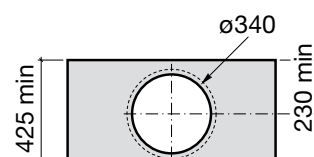

ROCA

INSPIRA ROUND SEMI INSET 370MM

Dimensions are nominal measurements only.

SPECIFICATIONS

Recommended use	Domestic, Hotel & Commercial
Material	Fine Ceramic
Colour	White
Capacity	8.7 Litres
Weight	3.7kg
Taphole availability	0 Taphole
Overflow	No
Plug and Waste option	Open Waste with Ceramic Cover - 9507172 (Sold separately)

Damage caused by any improper treatment is not covered by the product warranty. Refer to Warranty Conditions.

ROCA

INSPIRA ROUND SEMI INSET 370MM**INSTALLATION INSTRUCTIONS**

Plumbers, please ensure a copy of the installation instructions is left with the end user for future reference

ROCA

INSPIRA ROUND SEMI INSET 370MM

INSTALLATION INSTRUCTIONS

Recommended tap placement only.
Specific dimensions apply for Tap selected.

Plumbers, please ensure a copy of the installation instructions is left with the end user for future reference