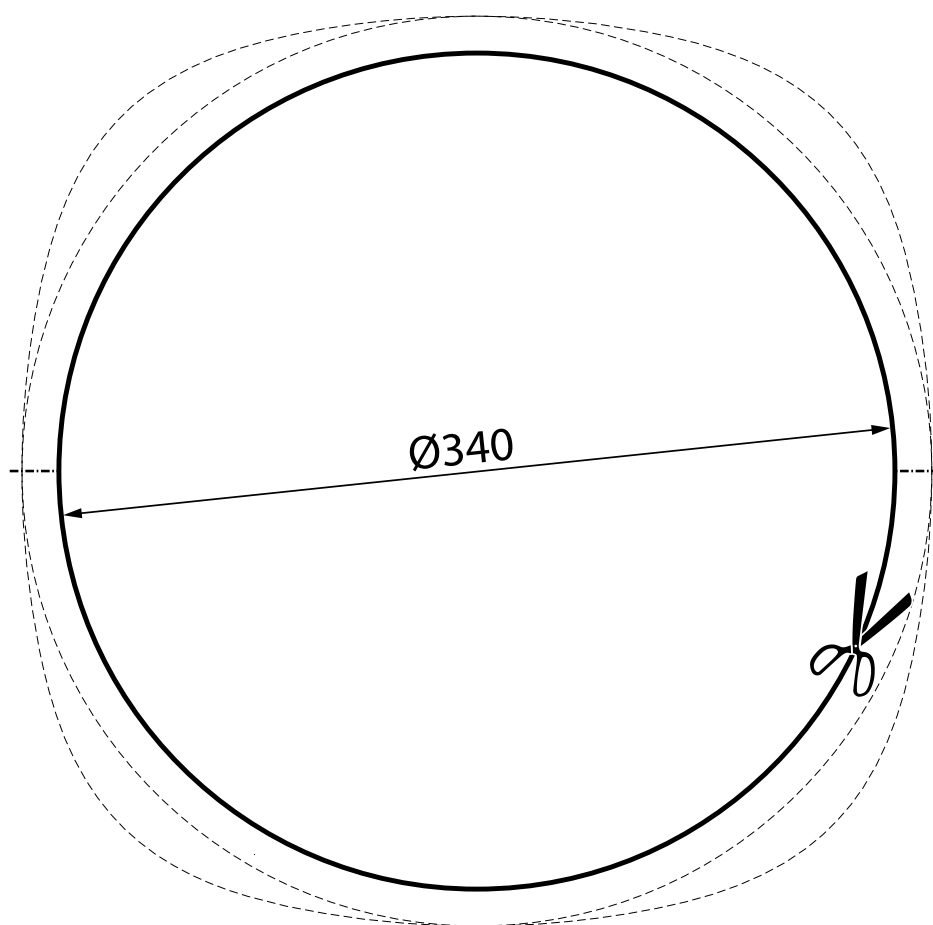

ROCA

INSPIRA ROUND SEMI INSET 370MM

Dimensions are nominal measurements only.

SPECIFICATIONS

Recommended use	Domestic, Hotel & Commercial
Material	Fine Ceramic
Colour	White
Capacity	8.7 Litres
Weight	3.7kg
Taphole availability	0 Taphole
Overflow	No
Plug and Waste option	Open Waste with Ceramic Cover - 9507172 (Sold separately)

ROCA

INSPIRA ROUND SEMI INSET 370MM

INSTALLATION INSTRUCTIONS

Recommended tap placement only.
Specific dimensions apply for Tap selected.

Plumbers, please ensure a copy of the installation instructions is left with the end user for future reference