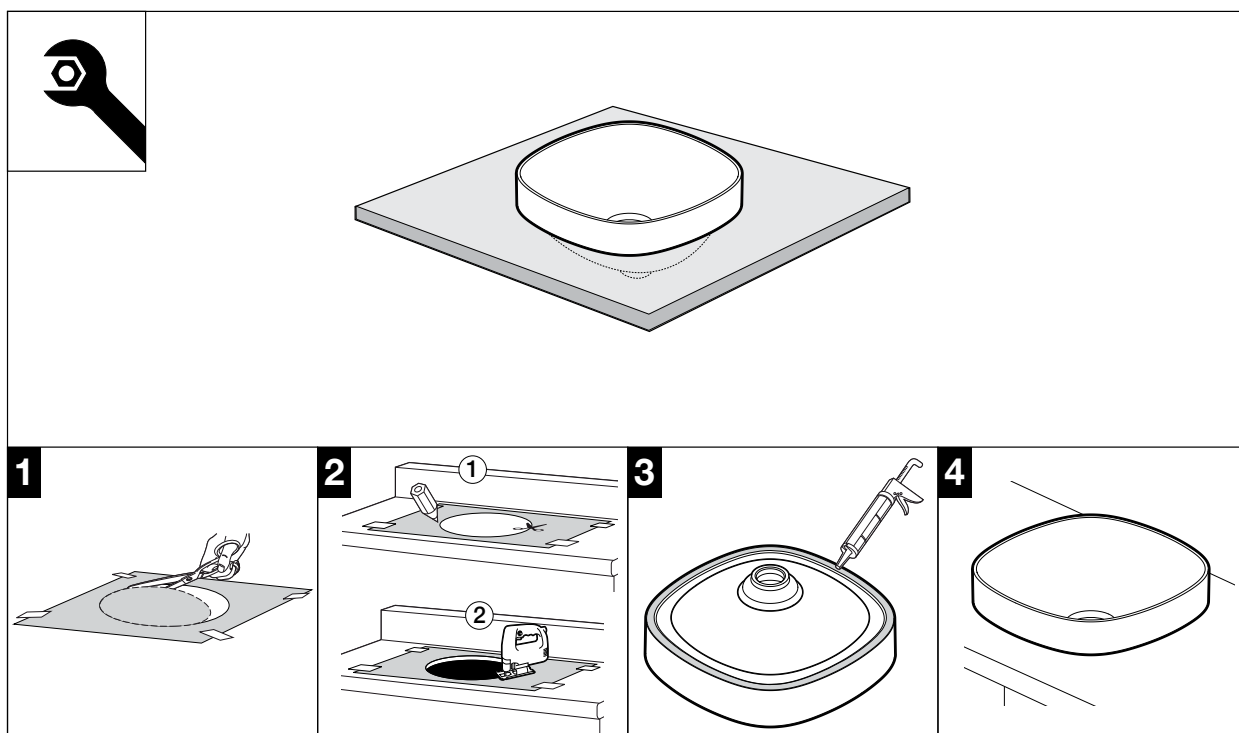

ROCA

INSPIRA ROUND SEMI INSET 370MM

Dimensions are nominal measurements only.

SPECIFICATIONS

Recommended use	Domestic, Hotel & Commercial
Material	Fine Ceramic
Colour	White
Capacity	8.7 Litres
Weight	3.7kg
Taphole availability	0 Taphole
Overflow	No
Plug and Waste option	Open Waste with Ceramic Cover - 9507172 (Sold separately)

Damage caused by any improper treatment is not covered by the product warranty. Refer to Warranty Conditions.

ROCA

INSPIRA ROUND SEMI INSET 370MM**INSTALLATION INSTRUCTIONS**

Plumbers, please ensure a copy of the installation instructions is left with the end user for future reference

ROCA

INSPIRA ROUND SEMI INSET 370MM

INSTALLATION INSTRUCTIONS

Recommended tap placement only.
Specific dimensions apply for Tap selected.

Plumbers, please ensure a copy of the installation instructions is left with the end user for future reference