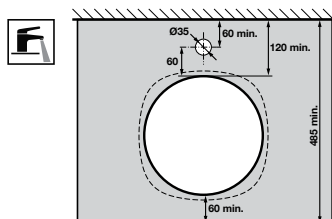

ROCA

INSPIRA ROUND SEMI INSET 370MM

Dimensions are nominal measurements only.

SPECIFICATIONS

Recommended use	Domestic, Hotel & Commercial
Material	Fine Ceramic
Colour	White
Capacity	8.7 Litres
Weight	3.7kg
Taphole availability	0 Taphole
Overflow	No
Plug and Waste option	Open Waste with Ceramic Cover - 9507172 (Sold separately)

Damage caused by any improper treatment is not covered by the product warranty. Refer to Warranty Conditions.

ROCA

INSPIRA ROUND SEMI INSET 370MM**INSTALLATION INSTRUCTIONS**

Plumbers, please ensure a copy of the installation instructions is left with the end user for future reference

ROCA

INSPIRA ROUND SEMI INSET 370MM

INSTALLATION INSTRUCTIONS

Recommended tap placement only.
Specific dimensions apply for Tap selected.

Plumbers, please ensure a copy of the installation instructions is left with the end user for future reference