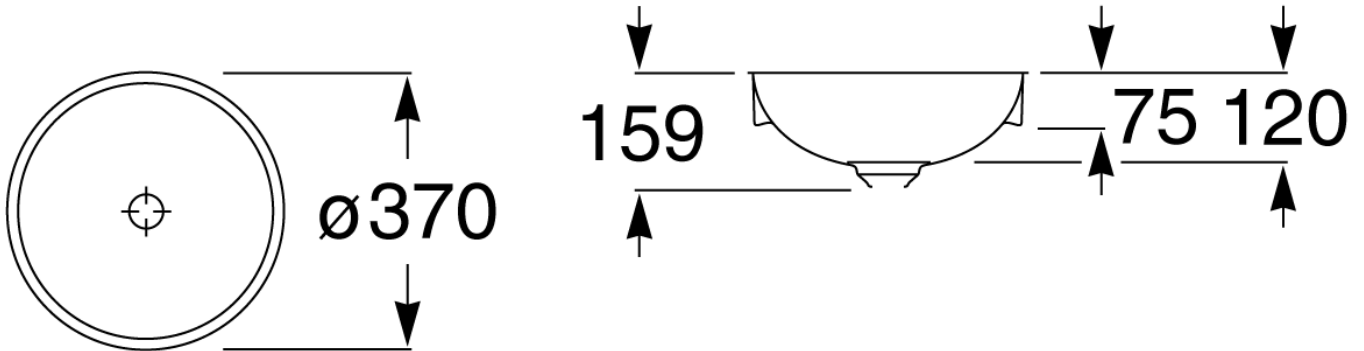

Dimensions are nominal measurements only.

CLEANING RECOMMENDATIONS:

We recommend the use of soapy water or approved cleaners. This product should not be cleaned with abrasive materials. Damage caused by any improper treatment is not covered by the product warranty. Refer to Warranty Conditions

Disclaimer: Products in this specification manual must by regulation be installed by licensed and registered trade people. The manufacturer/distributor reserves the right to vary specifications or delete models from their range without prior notification. Dimensions are nominal measurements only. Dimensions and set-outs listed are correct at time of publication however the manufacturer/distributor takes no responsibility for printing errors.

Published 05/11/2021

To see the complete Roca range go to www.reece.com.au