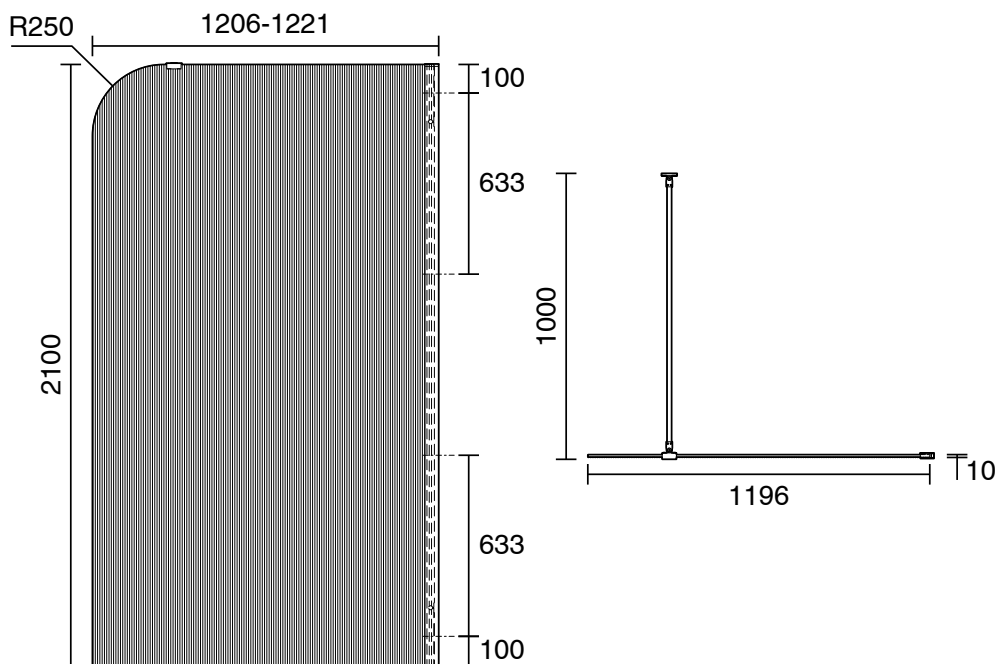

KADO

Kado Lux Frameless Curved Right Fluted Panel with Wall Channel 1200mm Brushed Nickel

1710146

SPECIFICATIONS

Recommended Use	Domestic;Commercial;Hotel
Colour Finish	Clear;Brushed Nickel
Primary Material	Glass
Frame Configuration	Frameless
Screen Shape	Curved
Screen Appearance	Fluted
Screen Fixing	Channel
Mounting	Wall

WARRANTY

Warranty - Domestic Use (Years)	7
Spare Parts & Labour (Years)	1

Please refer to Warranty Page for full Terms and Conditions

Dimensions are nominal measurements only.

CLEANING RECOMMENDATIONS:

We recommend the use of soapy water or approved cleaners. This product should not be cleaned with abrasive materials. Damage caused by any improper treatment is not covered by the product warranty. Refer to Warranty Conditions

Disclaimer: Products in this specification manual must by regulation be installed by licensed and registered trade people. The manufacturer/distributor reserves the right to vary specifications or delete models from their range without prior notification. Dimensions are nominal measurements only. Dimensions and set-outs listed are correct at time of publication however the manufacturer/distributor takes no responsibility for printing errors.

Published 05/12/2025

To see the complete Kado range go to www.reece.com.au