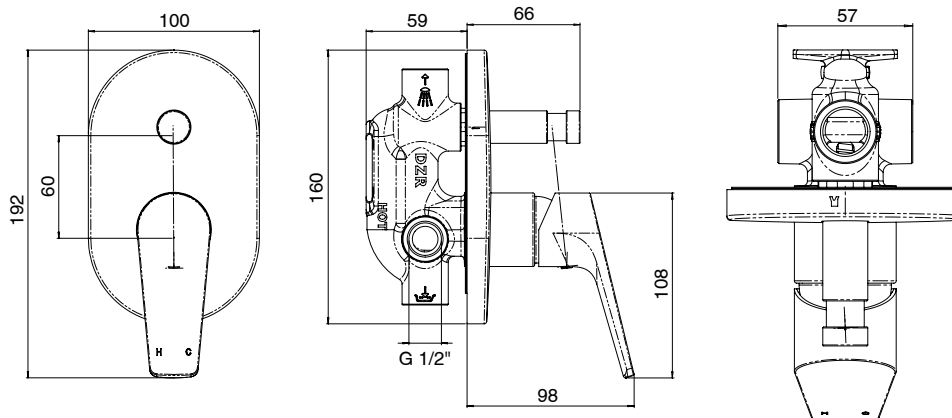

Posh Solus MK3 Shower Mixer Tap with Diverter Matte Black

2264820

SPECIFICATIONS

Recommended Use	Domestic, Hotel & Commercial
Colour	Matte Black
Finish	Matte
Material	DR Brass
Recommended Pressure Range	150 - 500 kPa
Maximum Continuous Working Temperature	65 deg C
Suitable for Storage Tank Hot Water	Yes
Suitable for Continuous Flow Hot Water	Yes
Suitable for Gravity Feed Hot Water	No

WARRANTY

Warranty - Domestic Use	10 Years
Spare Parts & Labour	12 Months

Please refer to Warranty Page for full Terms and Conditions

Dimensions are nominal measurements only.

CLEANING RECOMMENDATIONS:

We recommend the use of soapy water or approved cleaners. This product should not be cleaned with abrasive materials. Damage caused by any improper treatment is not covered by the product warranty. Refer to Warranty Conditions

Disclaimer: Products in this specification manual must by regulation be installed by licensed and registered trade people. The manufacturer/distributor reserves the right to vary specifications or delete models from their range without prior notification. Dimensions are nominal measurements only. Dimensions and set-outs listed are correct at time of publication however the manufacturer/distributor takes no responsibility for printing errors.

Published 03/03/2022

To see the complete Posh range go to
www.reece.com.au