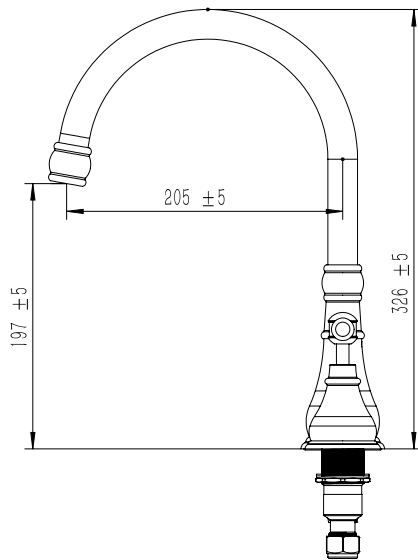

Milli Voir Hob Kitchen / Spa Set Lever Handle Brushed Nickel (4 Star)

2265486

SPECIFICATIONS

Recommended Use	Domestic, hotel and commercial
Colour	Brushed Nickel
Material	DR Brass
Recommended Pressure Range	150 - 500 kPa
Max Continuous Working Pressure	500 kPa
Max Continuous Working Temperature	80 deg C
Suitable for Storage Tank Hot Water	Yes
Suitable for Continuous Flow Hot Water	Yes
Suitable for Gravity Feed Hot Water	No

WARRANTY

Warranty - Domestic Use	15 Years
Spare Parts & Labour	12 Months

Please refer to Warranty Page for full Terms and Conditions

Dimensions are nominal measurements only.

CLEANING RECOMMENDATIONS:

We recommend the use of soapy water or approved cleaners. This product should not be cleaned with abrasive materials. Damage caused by any improper treatment is not covered by the product warranty. Refer to Warranty Conditions

Disclaimer: Products in this specification manual must by regulation be installed by licensed and registered trade people. The manufacturer/distributor reserves the right to vary specifications or delete models from their range without prior notification. Dimensions are nominal measurements only. Dimensions and set-outs listed are correct at time of publication however the manufacturer/distributor takes no responsibility for printing errors.

Published 01/06/2020

To see the complete Milli range go to www.reece.com.au