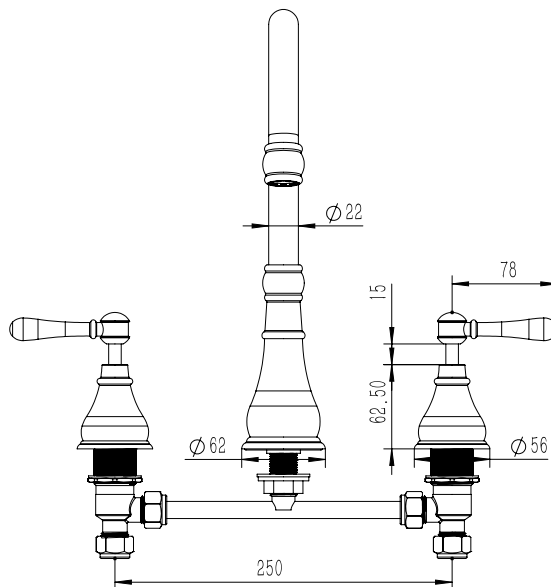

Milli Voir Hob Kitchen / Spa Set Lever Handle Brushed Nickel (4 Star)

2265486

SPECIFICATIONS

Recommended Use	Domestic, hotel and commercial
Colour	Brushed Nickel
Material	DR Brass
Recommended Pressure Range	150 - 500 kPa
Max Continuous Working Pressure	500 kPa
Max Continuous Working Temperature	80 deg C
Suitable for Storage Tank Hot Water	Yes
Suitable for Continuous Flow Hot Water	Yes
Suitable for Gravity Feed Hot Water	No

WARRANTY

Warranty - Domestic Use	15 Years
Spare Parts & Labour	12 Months

Please refer to Warranty Page for full Terms and Conditions

Dimensions are nominal measurements only.

CLEANING RECOMMENDATIONS:

We recommend the use of soapy water or approved cleaners. This product should not be cleaned with abrasive materials. Damage caused by any improper treatment is not covered by the product warranty. Refer to Warranty Conditions

Disclaimer: Products in this specification manual must by regulation be installed by licensed and registered trade people. The manufacturer/distributor reserves the right to vary specifications or delete models from their range without prior notification. Dimensions are nominal measurements only. Dimensions and set-outs listed are correct at time of publication however the manufacturer/distributor takes no responsibility for printing errors.

Published 01/06/2020

To see the complete Milli range go to www.reece.com.au