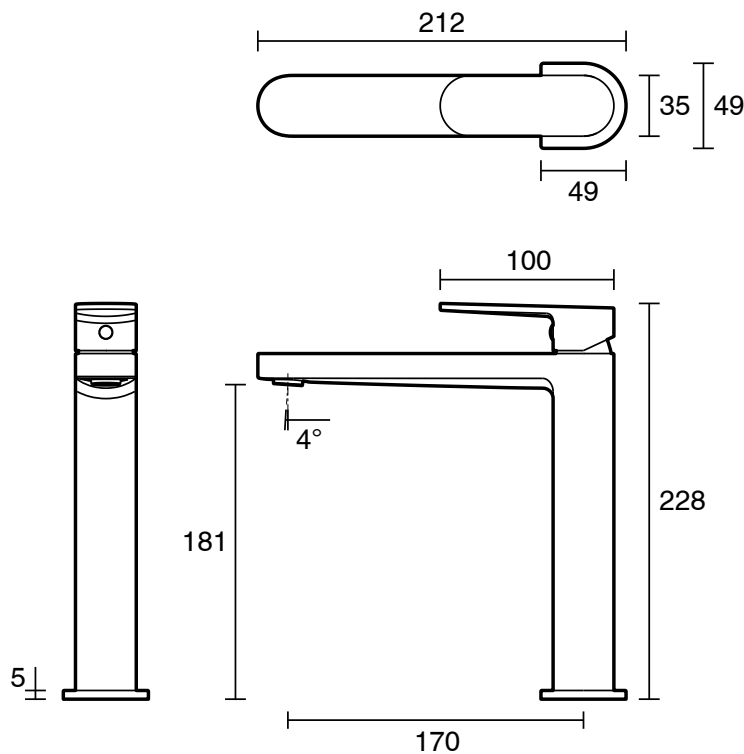

## Mizu Soothe MK2 Medium Height Basin Mixer Chrome (6 Star)

2265207

SPECIFICATIONS	
Recommended Use	Domestic;Commercial;Hotel
Colour Category	Chrome
Colour Finish	Chrome
Primary Material	Lead Free Brass
Hot Water Unit Suitability	Storage Tank;Continuous Flow
WARRANTY	
Warranty - Domestic Use (Years)	10
Spare Parts & Labour (Years)	1
<i>Please refer to Warranty Page for full Terms and Conditions</i>	

Dimensions are nominal measurements only.