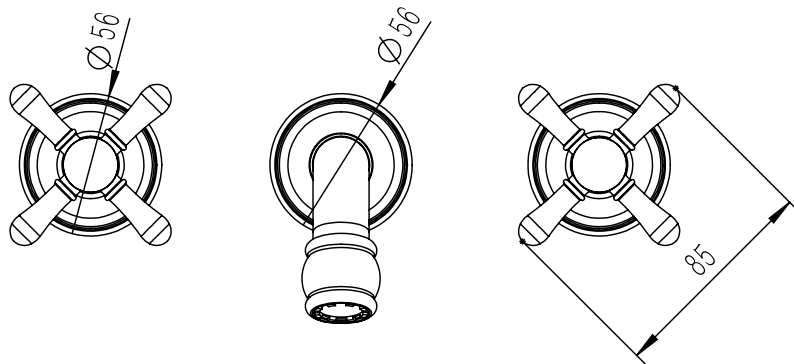

Milli Voir Wall Basin Set 220mm Cross Handles Brushed Gold (4 Star)

2266272

SPECIFICATIONS

Recommended Use	Domestic, Hotel & Commercial
Colour	Brushed Gold
Body Material	DR Brass
Recommended Pressure Range	150 - 500 kPa
Maximum Continuous Working Temperature	80 deg C
Suitable for Storage Tank Hot Water	Yes
Suitable for Continuous Flow Hot Water	Yes
Suitable for Gravity Feed Hot Water	No

WARRANTY

Warranty - Domestic Use	15 Years
Spare Parts & Labour	12 Months

Please refer to Warranty Page for full Terms and Conditions

Dimensions are nominal measurements only.

CLEANING RECOMMENDATIONS:

We recommend the use of soapy water or approved cleaners. This product should not be cleaned with abrasive materials. Damage caused by any improper treatment is not covered by the product warranty. Refer to Warranty Conditions

Disclaimer: Products in this specification manual must by regulation be installed by licensed and registered trade people. The manufacturer/distributor reserves the right to vary specifications or delete models from their range without prior notification. Dimensions are nominal measurements only. Dimensions and set-outs listed are correct at time of publication however the manufacturer/distributor takes no responsibility for printing errors.

Published 21/03/2024

To see the complete Milli range go to www.reece.com.au