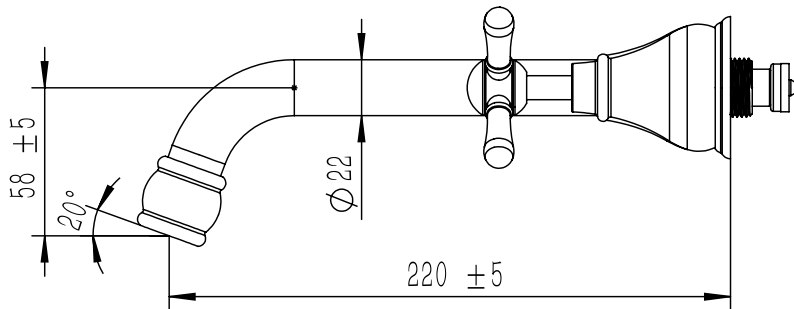

Milli Voir Wall Basin Set 220mm Cross Handles Brushed Gold (4 Star)

2266272

SPECIFICATIONS

Recommended Use	Domestic, Hotel & Commercial
Colour	Brushed Gold
Body Material	DR Brass
Recommended Pressure Range	150 - 500 kPa
Maximum Continuous Working Temperature	80 deg C
Suitable for Storage Tank Hot Water	Yes
Suitable for Continuous Flow Hot Water	Yes
Suitable for Gravity Feed Hot Water	No

WARRANTY

Warranty - Domestic Use	15 Years
Spare Parts & Labour	12 Months

Please refer to Warranty Page for full Terms and Conditions

Dimensions are nominal measurements only.

CLEANING RECOMMENDATIONS:

We recommend the use of soapy water or approved cleaners. This product should not be cleaned with abrasive materials. Damage caused by any improper treatment is not covered by the product warranty. Refer to Warranty Conditions

Disclaimer: Products in this specification manual must by regulation be installed by licensed and registered trade people. The manufacturer/distributor reserves the right to vary specifications or delete models from their range without prior notification. Dimensions are nominal measurements only. Dimensions and set-outs listed are correct at time of publication however the manufacturer/distributor takes no responsibility for printing errors.

Published 21/03/2024

To see the complete Milli range go to www.reece.com.au