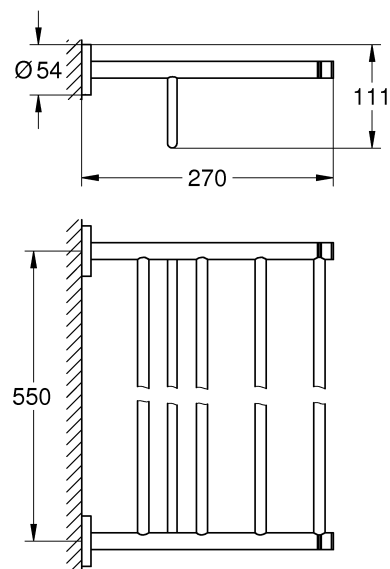

#### Essentials

Multi bath towel rack  
material: metal  
604 mm (functional length 550 mm)  
concealed fastening  
**GROHE StarLight®** chrome finish