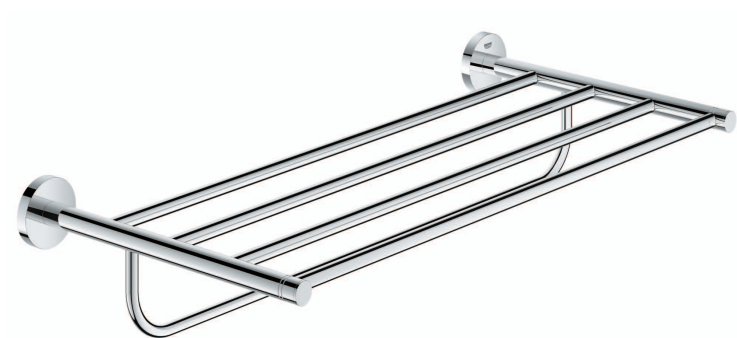

ESSENTIALS ACCESSORIES  
MULTI-TOWEL RACK 550MM  
MODEL #40800001

Pure Freude  
an Wasser

### Product Description:

#### Essentials

Multi bath towel rack  
material: metal  
604 mm (functional length 550 mm)  
concealed fastening  
**GROHE StarLight®** chrome finish