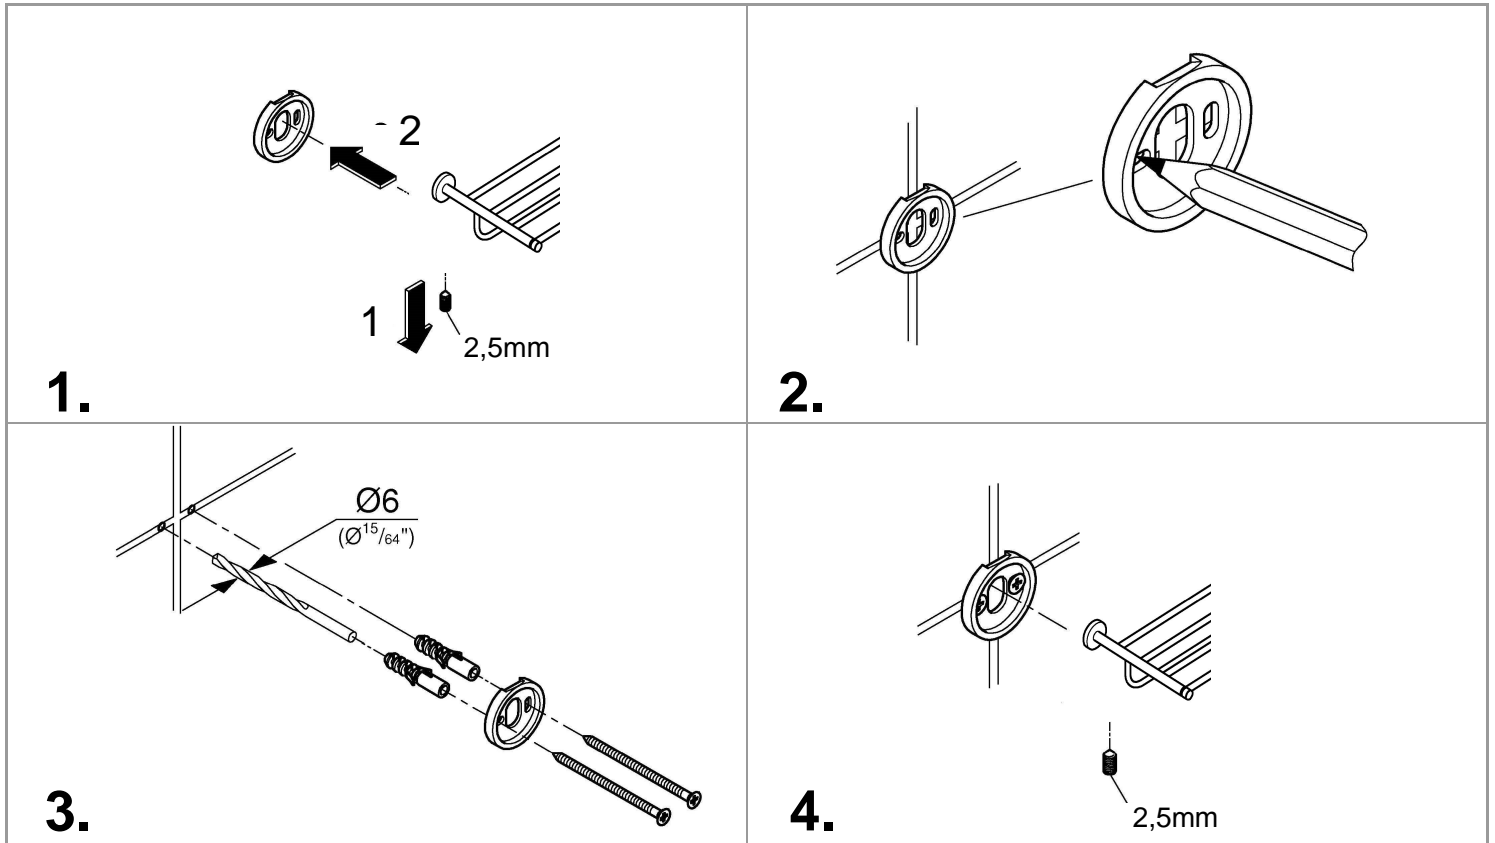

ESSENTIALS ACCESSORIES

GLASS SHELF

MODEL #40799001

Pure Freude
an Wasser

GROHE

Installation instructions

Installation Instructions

When installing bathroom accessories please ensure all fixings are installed for maximum stability.

Care

For directions on the care of this fitting, please refer to the accompanying care instructions.