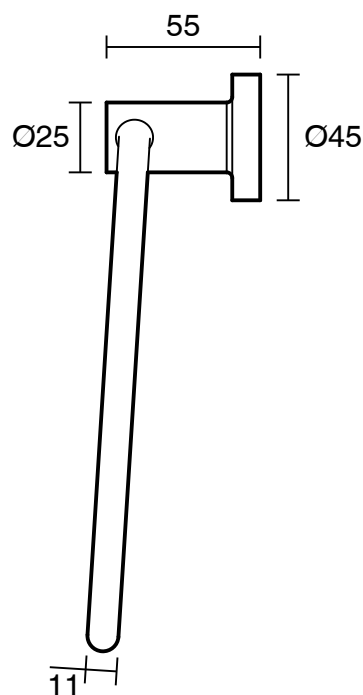

SUSSEX

Sussex Scala Guest Towel Ring LUX PVD Matte Opium Black

2267032

SPECIFICATIONS

Recommended Use	Residential;Commercial
Colour Finish	Matte Opium Black
Primary Material	Brass

WARRANTY

Residential Use (Years)	40
Commercial Use (Years)	10

Please refer to Sussex Warranty page for full Terms and Conditions

Dimensions are nominal measurements only.

CLEANING RECOMMENDATIONS:

We recommend the use of soapy water or approved cleaners. This product should not be cleaned with abrasive materials. Damage caused by any improper treatment is not covered by the product warranty. Refer to Warranty Conditions

Disclaimer: Products in this specification manual must by regulation be installed by licensed and registered trade people. The manufacturer/distributor reserves the right to vary specifications or delete models from their range without prior notification. Dimensions are nominal measurements only. Dimensions and set-outs listed are correct at time of publication however the manufacturer/distributor takes no responsibility for printing errors.

Published 01/04/2026

To see the complete Sussex range go to www.reece.com.au