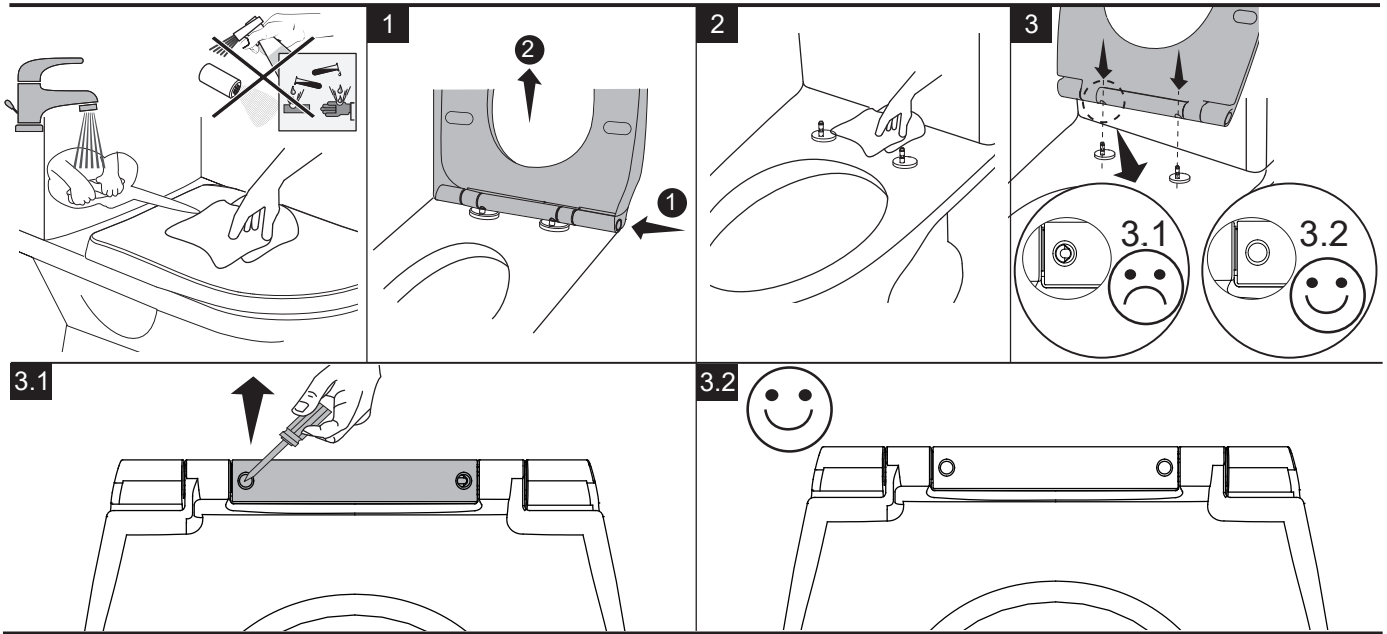

KADO

Kado Lux Thin Soft Close Quick Release Toilet Seat White

NOTE:

Using an abrasive cleaner (such as a toilet bowl cleaner) on the seat, seat cover, hinges or hinge covers can cause damage. If any of these components come into contact with such a cleaner, use a damp rag or sponge to wipe off immediately.