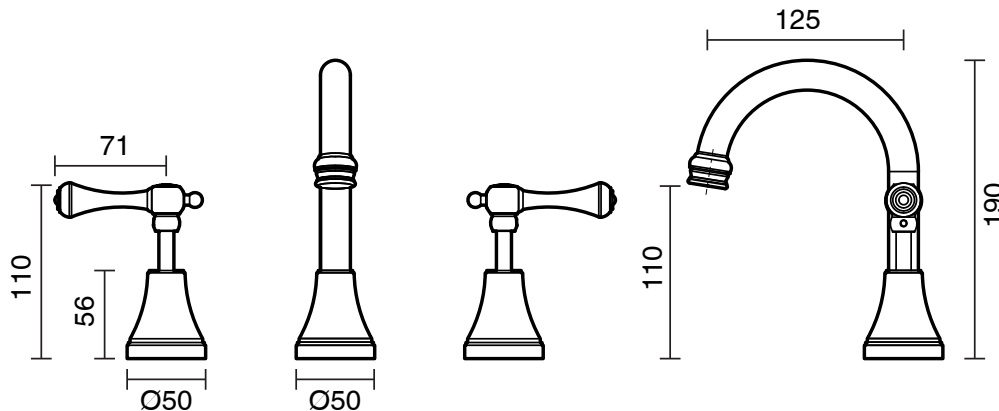

KADO

Kado Era Basin Set Fixed Lever Handle Chrome (5 Star)

9507578

SPECIFICATIONS

Recommended Use	Domestic, Hotel & Commercial
Colour	Chrome
Finish	Polished
Material	DR Brass
Recommended Pressure Range	150 - 500 kPa
Maximum Continuous Working Temperature	80 deg C
Suitable for Storage Tank Hot Water	Yes
Suitable for Continuous Flow Hot Water	Yes
Suitable for Gravity Feed Hot Water	No

WARRANTY

Warranty - Domestic Use	10 Years
Spare Parts & Labour	12 Months

Please refer to Warranty Page for full Terms and Conditions