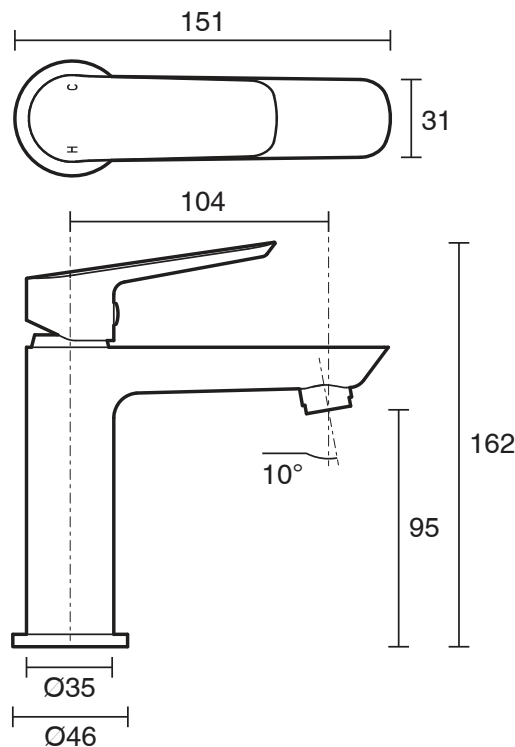

mizu

Mizu Bliss Basin Mixer Tap White / Chrome (4 Star)

9508779

SPECIFICATIONS	
Recommended Use	Domestic, Hotel & Commercial
Colour	White / Chrome
Finish	Polished
Material	DR Brass
Recommended Pressure Range	150 - 500 kPa
Maximum Continuous Working Temperature	80 deg C
Suitable for Storage Tank Hot Water	Yes
Suitable for Continuous Flow Hot Water	Yes
Suitable for Gravity Feed Hot Water	No
WARRANTY	
Warranty - Domestic Use	10 Years
Spare Parts & Labour	12 Months
<i>Please refer to Warranty Page for full Terms and Conditions</i>	

Disclaimer: Products in this specification manual must by regulation be installed by licensed and registered trade people. The manufacturer/distributor reserves the right to vary specifications or delete models from their range without prior notification. Dimensions are nominal measurements only. Dimensions and set-outs listed are correct at time of publication however the manufacturer/distributor takes no responsibility for printing errors.