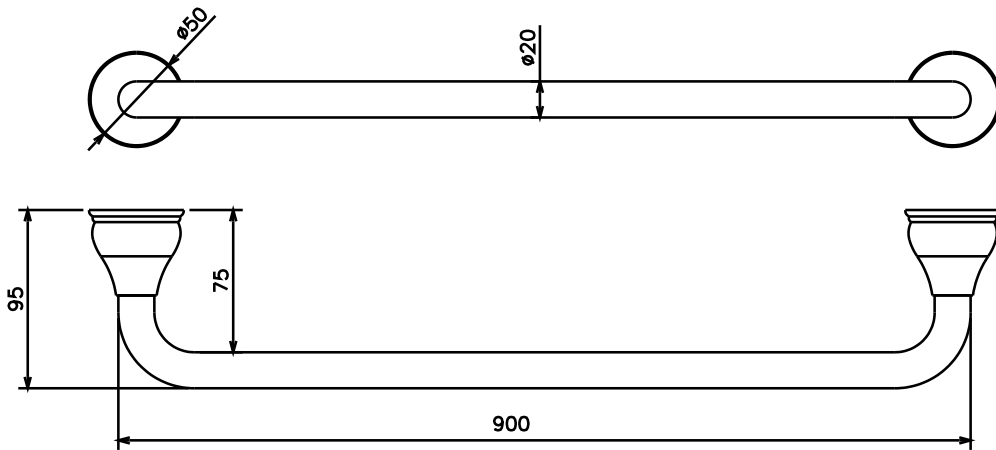

Milli Monument Edit Single Towel Rail 900mm Matte Black

2265445

SPECIFICATIONS

Recommended Use	Domestic, Hotel & Commercial
Colour	Matte Black
Material	Brass

WARRANTY

Replacement Only - Domestic Use 15 Years

Please refer to Warranty Page for full Terms and Conditions

Dimensions are nominal measurements only.

CLEANING RECOMMENDATIONS:

We recommend the use of soapy water or approved cleaners. This product should not be cleaned with abrasive materials. Damage caused by any improper treatment is not covered by the product warranty. Refer to Warranty Conditions

Disclaimer: Products in this specification manual must by regulation be installed by licensed and registered trade people. The manufacturer/distributor reserves the right to vary specifications or delete models from their range without prior notification. Dimensions are nominal measurements only. Dimensions and set-outs listed are correct at time of publication however the manufacturer/distributor takes no responsibility for printing errors.

Published 28/03/2022

To see the complete Milli range go to www.reece.com.au