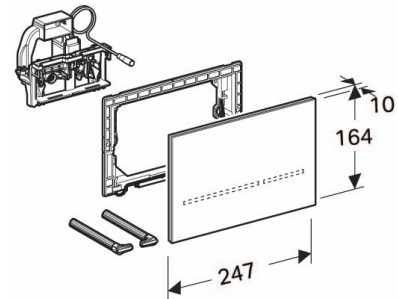

Geberit Sigma80 Bluetooth Sensor Flush Access Plate Reflective

SPECIFICATIONS

Recommended Use	Private and semi-public areas
Suitable For	Geberit Sigma8 Back to Wall and Wall Hung Cisterns
Colour	Available in Black and Reflective glass
Nominal Voltage (V)	240 V AC
Mains Frequency (Hz)	50-60 Hz
Operating Voltage (V)	12 V DC
Power Consumption (W)	≤ 4 W
Power Consumption Standby (W)	0.15 W
Interval flush, adjustment range	1–168 h
Interval flush, factory setting	off
Interval flush time, adjustment range	1–200 s
Interval flush time, factory setting	5 s
Detection time, adjustment range	1–60 s
Detection time, factory setting	7 s
Operation	Automatic user detection via proximity sensor
WARRANTY	
Warranty - Domestic Use	15 Years
Warranty - Commercial Use	12 Months
Spare Parts & Labour	12 Months
<i>Please refer to Warranty Page for full Terms and Conditions</i>	

Characteristics

- Touchless flush actuation
- Automatic flush actuation can be activated
- Button illumination activated when approached
- Button illumination can be set in five colours
- Orientation light can be activated
- Self-adjusting IR sensor
- Reliable IR distance detection
- Adjustable interval flush
- Settings and operation with mobile device via integrated Bluetooth® interface
- Compatible with Geberit Control App
- Easy maintenance and cleaning

1836003
Geberit SIGMA80 Bluetooth Sensor Flush Plate with Installation Set Reflective

Dimensions are nominal measurements only.

CLEANING RECOMMENDATIONS:

We recommend the use of soapy water or approved cleaners. This product should not be cleaned with abrasive materials. Damage caused by any improper treatment is not covered by the product warranty. Refer to Warranty Conditions