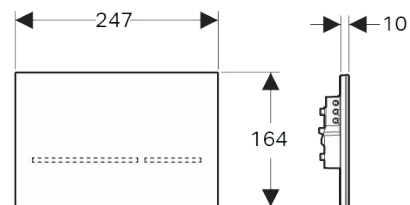

Dimensions are nominal measurements only.

CLEANING RECOMMENDATIONS:

We recommend the use of soapy water or approved cleaners. This product should not be cleaned with abrasive materials. Damage caused by any improper treatment is not covered by the product warranty. Refer to Warranty Conditions

Disclaimer: Products in this specification manual must by regulation be installed by licensed and registered trade people. The manufacturer/distributor reserves the right to vary specifications or delete models from their range without prior notification. Dimensions are nominal measurements only. Dimensions and set-outs listed are correct at time of publication however the manufacturer/distributor takes no responsibility for printing errors.

Published 04/2023

To see the complete Geberit range go to
www.reece.com.au