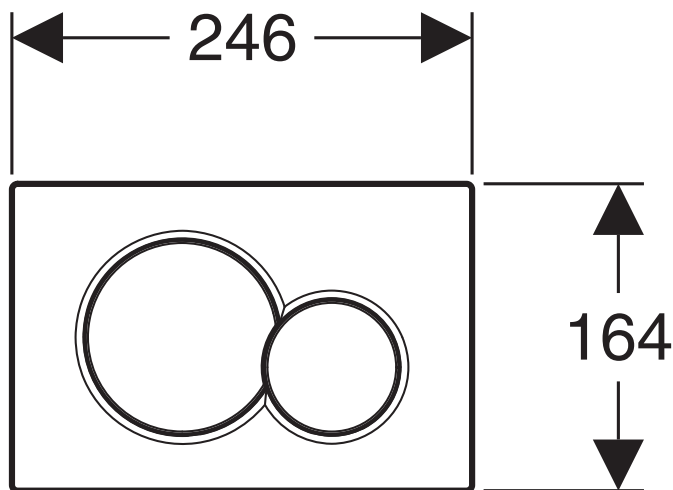

Geberit Sigma 01 Dual Flush Button ABS Satin Chrome Easy Clean Coating

1818260

SPECIFICATIONS

Recommended Use	Domestic;Hotel;Commercial
Colour	Satin Chrome
Material	ABS
Button Shape	Round
Button Operation	Mechanical
Mounting	Wall;Product Surface

WARRANTY

Warranty - Domestic Use (Years)	15
Spare Parts & Labour (Years)	1

Please refer to Warranty Page for full Terms and Conditions

Dimensions are nominal measurements only.

CLEANING RECOMMENDATIONS:

We recommend the use of soapy water or approved cleaners. This product should not be cleaned with abrasive materials. Damage caused by any improper treatment is not covered by the product warranty. Refer to Warranty Conditions

Disclaimer: Products in this specification manual must by regulation be installed by licensed and registered trade people. The manufacturer/distributor reserves the right to vary specifications or delete models from their range without prior notification. Dimensions are nominal measurements only. Dimensions and set-outs listed are correct at time of publication however the manufacturer/distributor takes no responsibility for printing errors.

Published 27/03/2025

To see the complete Geberit range go to www.reece.com.au/bathrooms