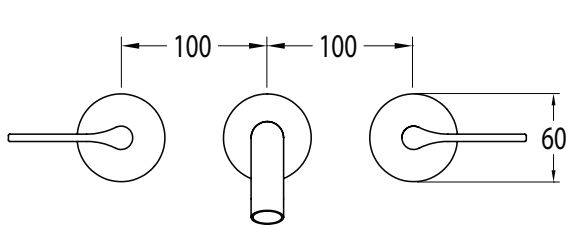

Dimensions are nominal measurements only.

CLEANING RECOMMENDATIONS:

We recommend the use of soapy water or approved cleaners. This product should not be cleaned with abrasive materials. Damage caused by any improper treatment is not covered by the product warranty. Refer to Warranty Conditions

Disclaimer: Products in this specification manual must by regulation be installed by licensed and registered trade people. The manufacturer/distributor reserves the right to vary specifications or delete models from their range without prior notification. Dimensions are nominal measurements only. Dimensions and set-outs listed are correct at time of publication however the manufacturer/distributor takes no responsibility for printing errors.

Published 02/07/2021

To see the complete Milli range go to www.reece.com.au