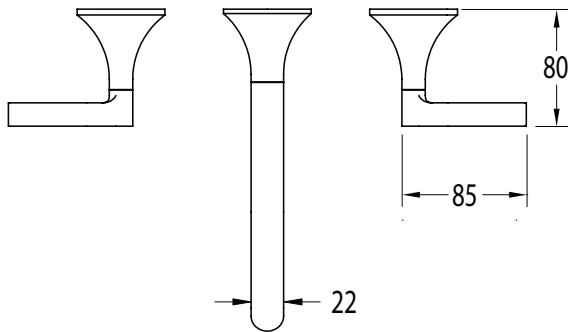

Milli Oria Wall Bath Set 215mm PVD Brushed Gold
2265610

SPECIFICATIONS	
Recommended Use	Domestic, Hotel & Commercial
Colour	Gold
Finish	Brushed
Material	Brass
Recommended Pressure Range	250-500kPa
Maximum Continuous Working Temperature	65 deg C
Suitable for Storage Tank Hot Water	Yes
Suitable for Continuous Flow Hot Water	Yes
Suitable for Gravity Feed Hot Water	No
WARRANTY	
Warranty - Domestic Use	15 Years
Spare Parts & Labour	12 Months

Please refer to Warranty Page for full Terms and Conditions

Dimensions are nominal measurements only.

CLEANING RECOMMENDATIONS:

We recommend the use of soapy water or approved cleaners. This product should not be cleaned with abrasive materials. Damage caused by any improper treatment is not covered by the product warranty. Refer to Warranty Conditions

Disclaimer: Products in this specification manual must by regulation be installed by licensed and registered trade people. The manufacturer/distributor reserves the right to vary specifications or delete models from their range without prior notification. Dimensions are nominal measurements only. Dimensions and set-outs listed are correct at time of publication however the manufacturer/distributor takes no responsibility for printing errors.

Published 02/07/2021

To see the complete Milli range go to www.reece.com.au