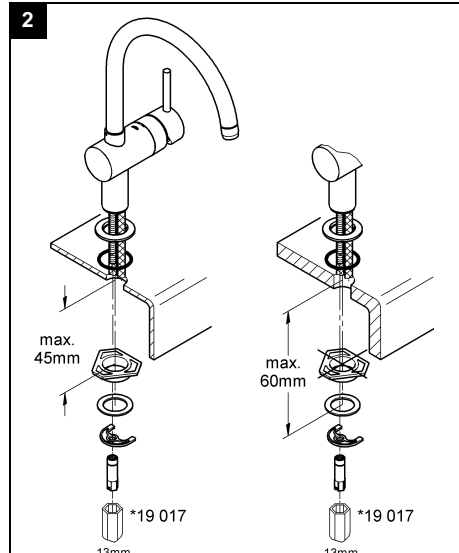

MINTA C
SINK MIXER
MODEL #32930000

Pure Freude
an Wasser

Product Specifications

Product Description:

Minta
Single-Lever Sink Mixer

Single Hole Installation
GROHE SilkMove® 46mm Ceramic Cartridge
GROHE StarLight® chrome finish

Adjustable Flow Rate Limiter
Swivel or fixed Tubular Spout
Mousseur (Aerator)

Flexible Connection Hoses
Rapid Installation System
DR-brass

Optional temperature limiter ref. no 46 308

Installation instructions