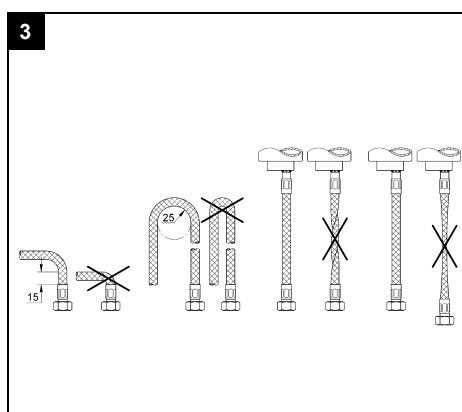

MINTA C
SINK MIXER
MODEL #32930000

Pure Freude
an Wasser

Product Specifications

Product Description:

Minta
Single-Lever Sink Mixer

Single Hole Installation
GROHE SilkMove® 46mm Ceramic Cartridge
GROHE StarLight® chrome finish

Adjustable Flow Rate Limiter
Swivel or fixed Tubular Spout
Mousseur (Aerator)

Flexible Connection Hoses
Rapid Installation System
DR-brass

Optional temperature limiter ref. no 46 308

Installation instructions