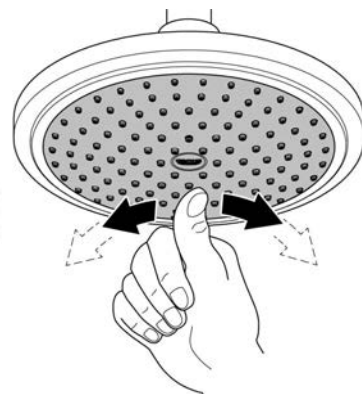

SpeedClean