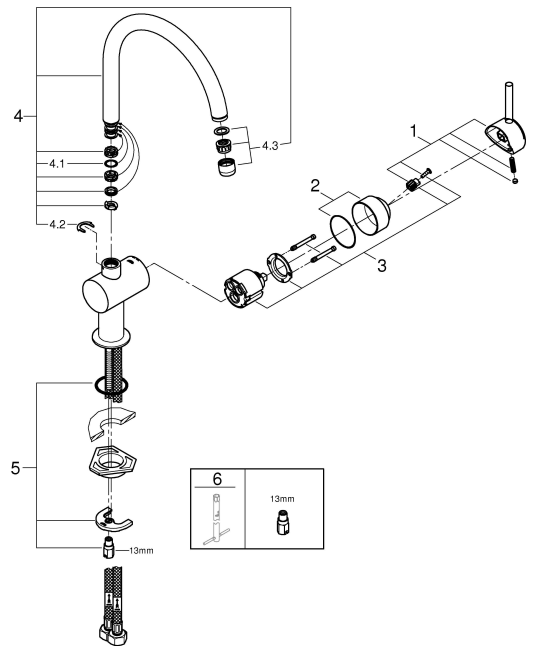

Care

For directions on the care of this fitting, please refer to the accompanying care instructions.

MINTA
 SINK MIXER
 MODEL# 32930000

Pure Freude
 an Wasser

Spare Parts

Pos.-nr.	Product Description	Order-nr.	Units per package
1	Lever	46015000	1
2	Cap	46025000	1
3	Cartridge	46048000	1
4	C- Spout	13043000	1
5	Shank fastening assembly	46249000	1