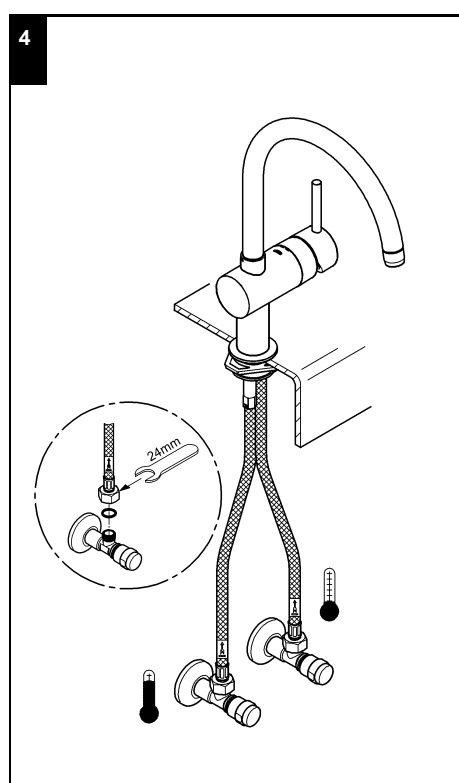

MINTA C
SINK MIXER
MODEL #32930000

Pure Freude
an Wasser

Product Specifications

Product Description:

Minta
Single-Lever Sink Mixer

Single Hole Installation
GROHE SilkMove® 46mm Ceramic Cartridge
GROHE StarLight® chrome finish

Adjustable Flow Rate Limiter
Swivel or fixed Tubular Spout
Mousseur (Aerator)

Flexible Connection Hoses
Rapid Installation System
DR-brass

Optional temperature limiter ref. no 46 308

Installation instructions