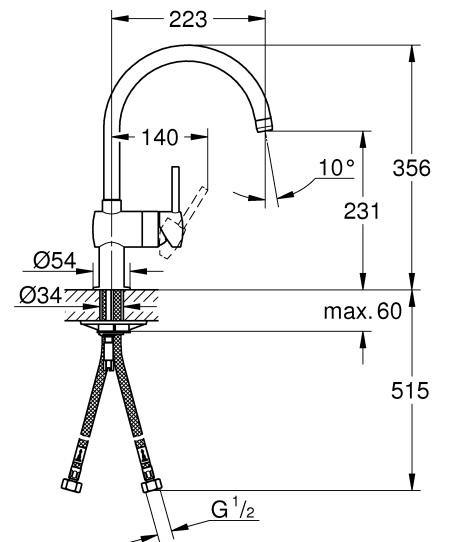

MINTA C
SINK MIXER
MODEL #32930000

Pure Freude
an Wasser

Product Specifications

Product Description:

Minta
Single-Lever Sink Mixer

Single Hole Installation
GROHE SilkMove® 46mm Ceramic Cartridge
GROHE StarLight® chrome finish

Adjustable Flow Rate Limiter
Swivel or fixed Tubular Spout
Mousseur (Aerator)

Flexible Connection Hoses
Rapid Installation System
DR-brass

Optional temperature limiter ref. no 46 308

Installation instructions