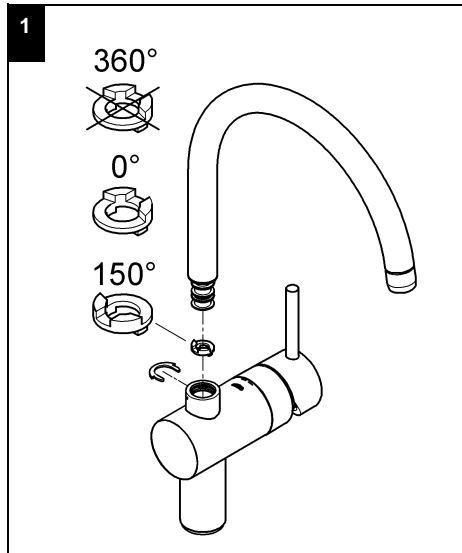

MINTA C
SINK MIXER
MODEL #32930000

Pure Freude
an Wasser

Product Specifications

Product Description:

Minta
Single-Lever Sink Mixer

Single Hole Installation
GROHE SilkMove® 46mm Ceramic Cartridge
GROHE StarLight® chrome finish

Adjustable Flow Rate Limiter
Swivel or fixed Tubular Spout
Mousseur (Aerator)

Flexible Connection Hoses
Rapid Installation System
DR-brass

Optional temperature limiter ref. no 46 308

Installation instructions