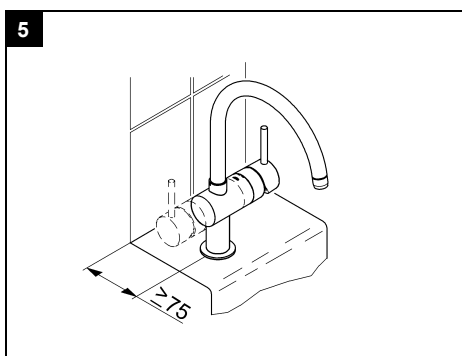

Adjustable Flow Rate Limiter
Swivel or fixed Tubular Spout
Mousseur (Aerator)

Flexible Connection Hoses
Rapid Installation System
DR-brass

Optional temperature limiter ref. no 46 308

Installation instructions