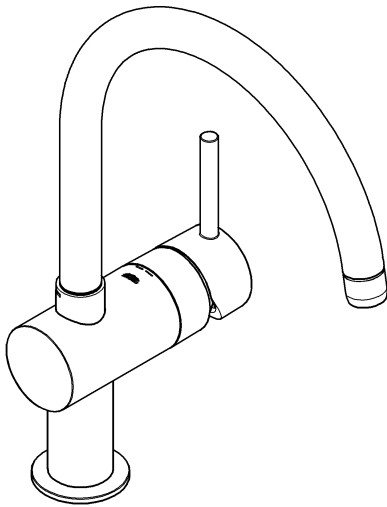

When installing concealed mixer body, please note it must be mounted onto timber or solid walls using appropriate reinforcement to ensure sufficient strength.

Open cold and hot water supply and check connections for leakage!

Care

For directions on the care of this fitting, please refer to the accompanying care instructions.

MINTA
 SINK MIXER
 MODEL# 32930000

Pure Freude
 an Wasser

Spare Parts

Pos.-nr.	Product Description	Order-nr.	Units per package
1	Lever	46015000	1
2	Cap	46025000	1
3	Cartridge	46048000	1
4	C- Spout	13043000	1
5	Shank fastening assembly	46249000	1