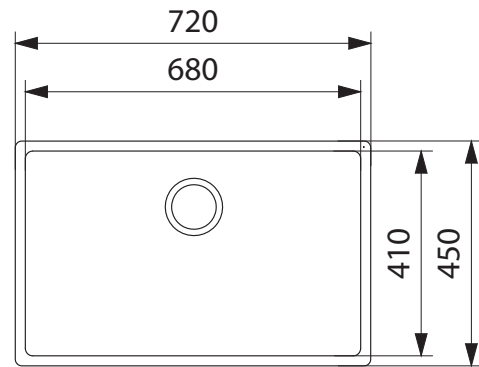

TECHNICAL DATASHEET

BOW BXX 210-68

Product Category	Sinks
Finish	Stainless Steel
Installation	Inset/Undermount/ Flushmount
Range	BOW
Model	BXX 210-68
Warranty	50 Years

PRODUCT INFORMATION

Dimensions	720 x 450mm
Cabinet Base	800mm
Bowl Size	680 x 410 x 200/ 56L
Bowl Radius	12mm
Cut-Out Size	Template
Cut-Out Template	Yes
Waste Outlet	Semi Integrated Waste
Overflow	No
Tap Holes	No
Remote Waste	No
Included Accessories	1 2 3