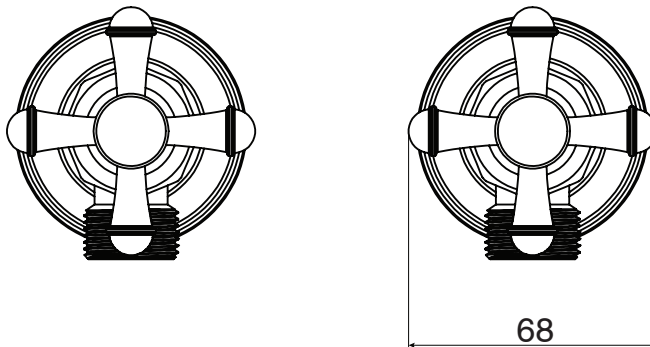

Posh

Posh Canterbury Washing Machine Stops

SPECIFICATIONS

Recommended Use	Domestic, hotel and commercial
Colour	Chrome
Colour Availability	Chrome, Brass Gold
Material	Brass - DR
Recommended Pressure Range	150 - 500 kPa
Max Continuous Working Pressure	500 kPa
Max Continuous Working Temperature	80 deg C
Suitable for Storage Tank Hot Water	Yes
Suitable for Continuous Flow Hot Water	Yes
Suitable for Gravity Feed Hot Water	No

WARRANTY

Warranty - Domestic Use	10 Years
Spare Parts & Labour	12 Months

Please refer to Warranty Page for full Terms and Conditions

Dimensions are nominal measurements only.

CLEANING RECOMMENDATIONS:

We recommend the use of soapy water or approved cleaners. This product should not be cleaned with abrasive materials. Damage caused by any improper treatment is not covered by the product warranty. Refer to Warranty Conditions

Disclaimer: Products in this specification manual must by regulation be installed by licensed and registered trade people. The manufacturer/distributor reserves the right to vary specifications or delete models from their range without prior notification. Dimensions are nominal measurements only. Dimensions and set-outs listed are correct at time of publication however the manufacturer/distributor takes no responsibility for printing errors.

Published 01/05/2018

To see the complete Posh range go to
www.reece.com.au/bathrooms