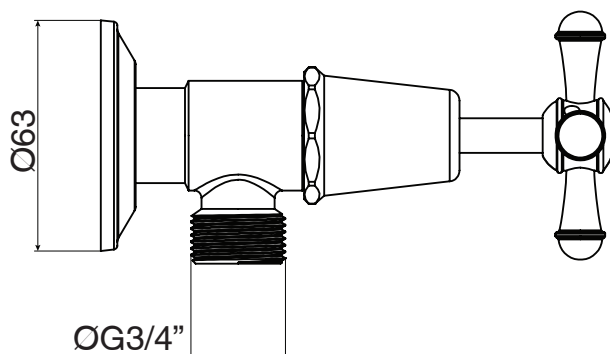

Posh

Posh Canterbury Washing Machine Stops

SPECIFICATIONS

Recommended Use	Domestic, hotel and commercial
Colour	Chrome
Colour Availability	Chrome, Brass Gold
Material	Brass - DR
Recommended Pressure Range	150 - 500 kPa
Max Continuous Working Pressure	500 kPa
Max Continuous Working Temperature	80 deg C
Suitable for Storage Tank Hot Water	Yes
Suitable for Continuous Flow Hot Water	Yes
Suitable for Gravity Feed Hot Water	No

WARRANTY

Warranty - Domestic Use	10 Years
Spare Parts & Labour	12 Months

Please refer to Warranty Page for full Terms and Conditions

Dimensions are nominal measurements only.

CLEANING RECOMMENDATIONS:

We recommend the use of soapy water or approved cleaners. This product should not be cleaned with abrasive materials. Damage caused by any improper treatment is not covered by the product warranty. Refer to Warranty Conditions

Disclaimer: Products in this specification manual must by regulation be installed by licensed and registered trade people. The manufacturer/distributor reserves the right to vary specifications or delete models from their range without prior notification. Dimensions are nominal measurements only. Dimensions and set-outs listed are correct at time of publication however the manufacturer/distributor takes no responsibility for printing errors.

Published 01/05/2018

To see the complete Posh range go to
www.reece.com.au/bathrooms