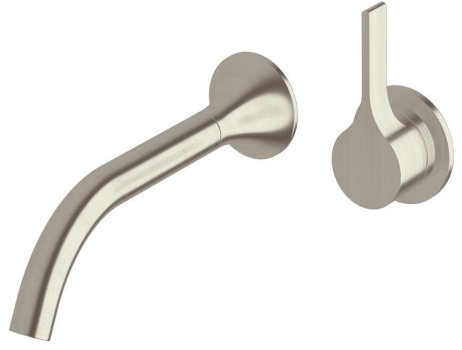

Milli Oria Wall Bath Mixer Outlet System 215mm PVD Brushed Nickel

2265628

SPECIFICATIONS

Recommended Use	Domestic, Hotel & Commercial
Colour	Nickel
Finish	Brushed
Material	Brass
Recommended Pressure Range	250-500kPa
Maximum Continuous Working Temperature	65 deg C
Suitable for Storage Tank Hot Water	Yes
Suitable for Continuous Flow Hot Water	Yes
Suitable for Gravity Feed Hot Water	No

WARRANTY

Warranty - Domestic Use	15 Years
Spare Parts & Labour	12 Months

Please refer to Warranty Page for full Terms and Conditions

Dimensions are nominal measurements only.

CLEANING RECOMMENDATIONS:

We recommend the use of soapy water or approved cleaners. This product should not be cleaned with abrasive materials. Damage caused by any improper treatment is not covered by the product warranty. Refer to Warranty Conditions

Disclaimer: Products in this specification manual must by regulation be installed by licensed and registered trade people. The manufacturer/distributor reserves the right to vary specifications or delete models from their range without prior notification. Dimensions are nominal measurements only. Dimensions and set-outs listed are correct at time of publication however the manufacturer/distributor takes no responsibility for printing errors.

Published 02/07/2021

To see the complete Milli range go to www.reece.com.au