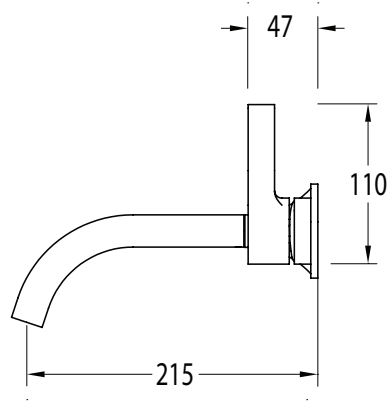

Milli Oria Wall Bath Mixer Outlet System 215mm PVD Brushed Nickel

2265628

SPECIFICATIONS

Recommended Use	Domestic, Hotel & Commercial
Colour	Nickel
Finish	Brushed
Material	Brass
Recommended Pressure Range	250-500kPa
Maximum Continuous Working Temperature	65 deg C
Suitable for Storage Tank Hot Water	Yes
Suitable for Continuous Flow Hot Water	Yes
Suitable for Gravity Feed Hot Water	No

WARRANTY

Warranty - Domestic Use	15 Years
Spare Parts & Labour	12 Months

Please refer to Warranty Page for full Terms and Conditions

Dimensions are nominal measurements only.

CLEANING RECOMMENDATIONS:

We recommend the use of soapy water or approved cleaners. This product should not be cleaned with abrasive materials. Damage caused by any improper treatment is not covered by the product warranty. Refer to Warranty Conditions

Disclaimer: Products in this specification manual must by regulation be installed by licensed and registered trade people. The manufacturer/distributor reserves the right to vary specifications or delete models from their range without prior notification. Dimensions are nominal measurements only. Dimensions and set-outs listed are correct at time of publication however the manufacturer/distributor takes no responsibility for printing errors.

Published 02/07/2021

To see the complete Milli range go to www.reece.com.au