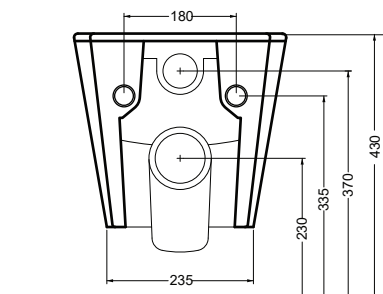

AXA

AXA FIVE RIMLESS WALL HUNG PAN