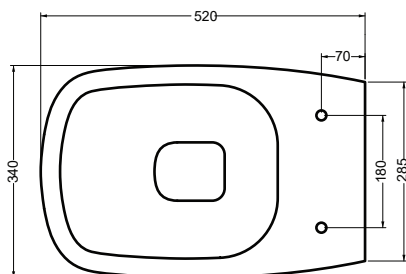

AXA

AXA FIVE RIMLESS WALL HUNG PAN