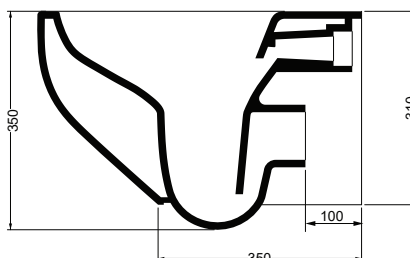

AXA

AXA FIVE RIMLESS WALL HUNG PAN