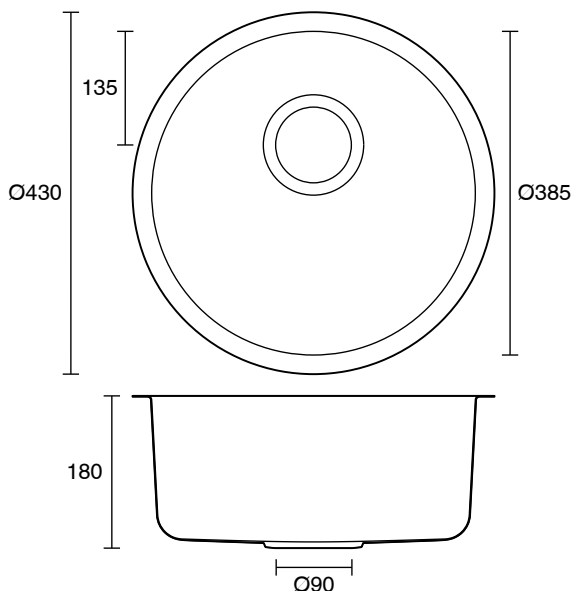

Dimensions are nominal measurements only.

CLEANING RECOMMENDATIONS:

We recommend the use of soapy water or approved cleaners. This product should not be cleaned with abrasive materials. Damage caused by any improper treatment is not covered by the product warranty. Refer to Warranty Conditions

Disclaimer: Products in this specification manual must by regulation be installed by licensed and registered trade people. The manufacturer/distributor reserves the right to vary specifications or delete models from their range without prior notification. Dimensions are nominal measurements only. Dimensions and set-outs listed are correct at time of publication however the manufacturer/distributor takes no responsibility for printing errors.

Published 22/03/2024

To see the complete Memo range go to www.reece.com.au