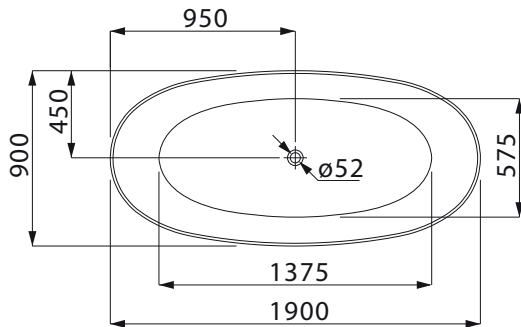

LAUFEN The New Classic Freestanding Bath 1900mm with Overflow Waste White

1708151

SPECIFICATIONS

Recommended Use	Domestic, Hotel & Commercial
Material	Solid Surface
Colour	White
Capacity	230 ltr
Weight	90 kg
Overflow Configuration	Integrated Overflow
Plug & Waste	Sold Separately

WARRANTY

Warranty - Domestic Use	15 Years
Spare Parts & Labour	12 Months

Please refer to Warranty Page for full Terms and Conditions

Dimensions are nominal measurements only.

CLEANING RECOMMENDATIONS:

We recommend the use of soapy water or approved cleaners. This product should not be cleaned with abrasive materials. Damage caused by any improper treatment is not covered by the product warranty. Refer to Warranty Conditions

Disclaimer: Products in this specification manual must by regulation be installed by licensed and registered trade people. The manufacturer/distributor reserves the right to vary specifications or delete models from their range without prior notification. Dimensions are nominal measurements only. Dimensions and set-outs listed are correct at time of publication however the manufacturer/distributor takes no responsibility for printing errors.

Published 09/10/2020

To see the complete LAUFEN range go to www.reece.com.au