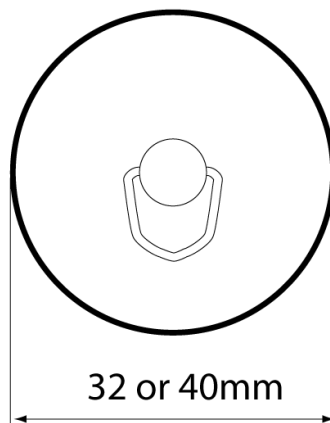

KADO

Kado Era Plug & Waste 40mm Matte Black

2263734

SPECIFICATIONS

Recommended Use	Domestic, Hotel & Commercial
Material	DR Brass
Colour	Matte Black
Finish	Matte

WARRANTY

Warranty - Domestic Use	12 Months
<i>Please refer to Warranty Page for full Terms and Conditions</i>	

Dimensions are nominal measurements only.

CLEANING RECOMMENDATIONS:

We recommend using a soft cloth or moist sponge with soapy water or mild detergent. Rinse with clean water, towel dry after cleaning. Clean regularly to protect surface finish. Do not use chemical or abrasive cleaners, avoid using a scrubbing brush or scourer sponge to clean. A soft brush can be used for hard to reach places. Damage caused by any improper treatment is not covered by the product warranty. Refer to Warranty Conditions.

Disclaimer: Products in this specification manual must by regulation be installed by licensed and registered trade people. The manufacturer/distributor reserves the right to vary specifications or delete models from their range without prior notification. Dimensions are nominal measurements only. Dimensions and set-outs listed are correct at time of publication however the manufacturer/distributor takes no responsibility for printing errors.

Published 13/04/2022

To see the complete Kado range go to www.reece.com.au