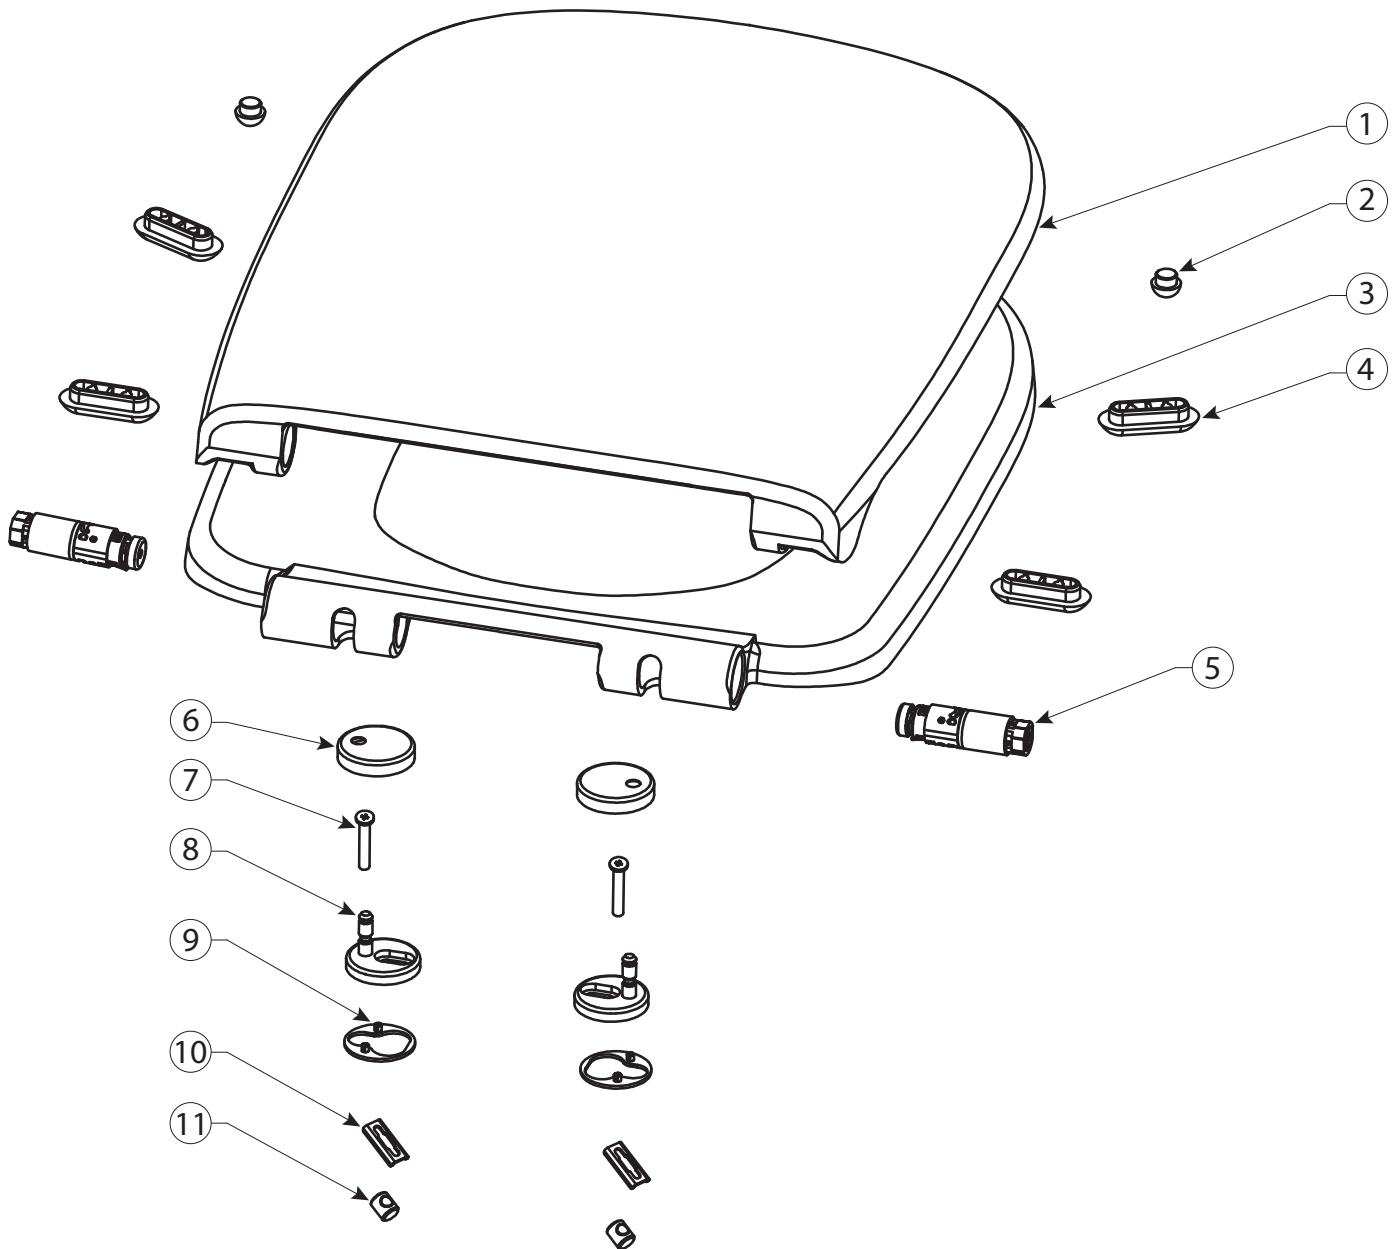

## Posh Domaine Soft Close Quick Release Toilet Seat

Number	Part
1	Cover
2	Cover Buffer
3	Toilet Seat
4	Seat Buffer
5	Quick Release Fixing
6	Hinge Cover
7	Screw
8	Hinge Cover
9	Rubber Mat
10	Stainless Steel Gasket
11	Nut