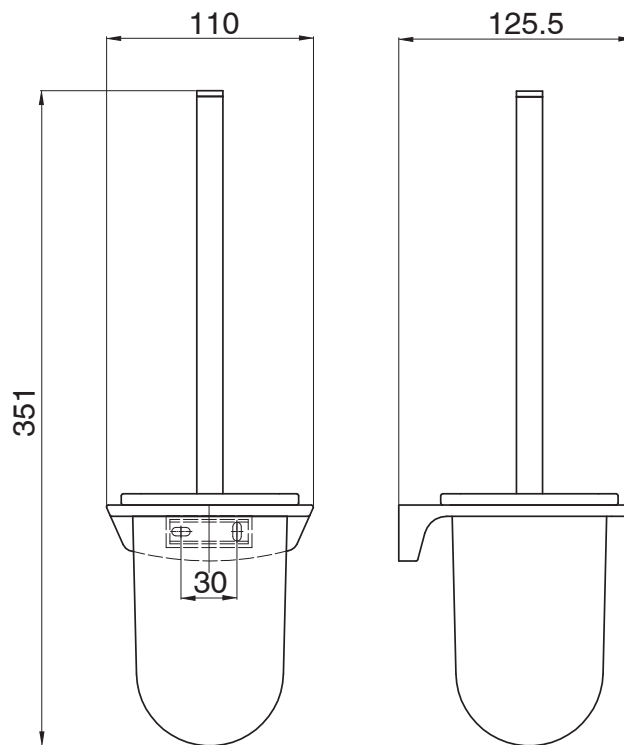

Dimensions are nominal measurements only.

CLEANING RECOMMENDATIONS:

We recommend the use of soapy water or approved cleaners. This product should not be cleaned with abrasive materials. Damage caused by any improper treatment is not covered by the product warranty. Refer to Warranty Conditions

Disclaimer: Products in this specification manual must by regulation be installed by licensed and registered trade people. The manufacturer/distributor reserves the right to vary specifications or delete models from their range without prior notification. Dimensions are nominal measurements only. Dimensions and set-outs listed are correct at time of publication however the manufacturer/distributor takes no responsibility for printing errors.

Published 27/07/2022

To see the complete Mizu range go to www.reece.com.au