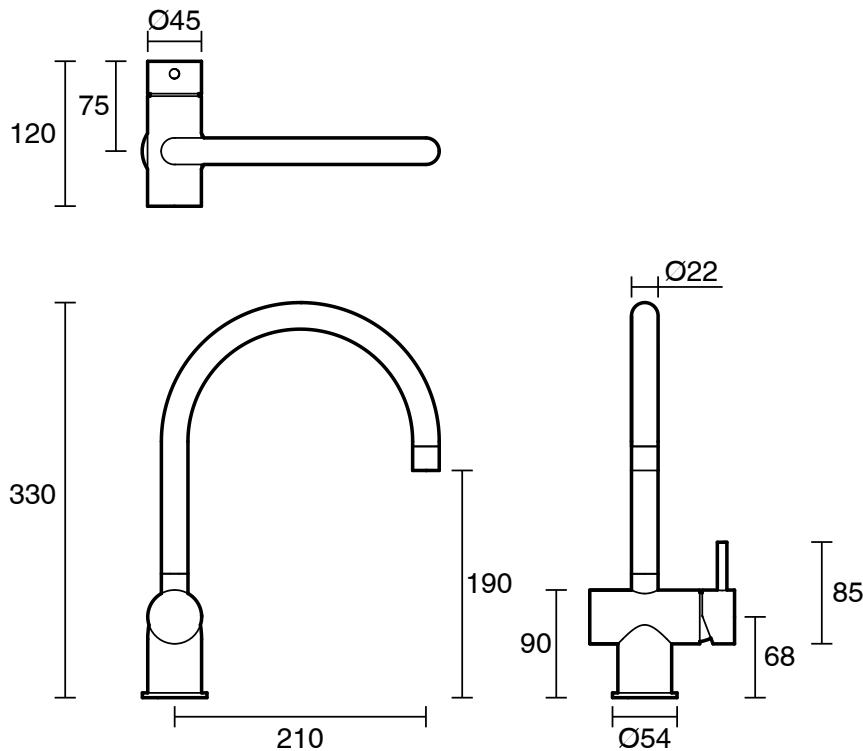

S U S S E X

**Sussex Scala Sink Mixer Tap Large Curved Spout Right Hand LUX PVD Brushed Oyster Nickel
(4 Star)
2267066**

SPECIFICATIONS

Recommended Use	Domestic;Hotel;Commercial
Colour Finish	Brushed Oyster Nickel
Primary Material	DR Brass
Recommended Pressure Range	150 - 500 kPa as per AS3500
Max Continuous Working Temperature (deg C)	65
Min Continuous Working Temperature (deg C)	5
Hot Water Unit Suitability	Gravity Feed;Storage Tank;Continuous Flow

WARRANTY

Warranty - Domestic Use (Years)	15
Spare Parts & Labour (Years)	15

Please refer to Warranty Page for full Terms and Conditions

Dimensions are nominal measurements only.

CLEANING RECOMMENDATIONS:

We recommend the use of soapy water or approved cleaners. This product should not be cleaned with abrasive materials. Damage caused by any improper treatment is not covered by the product warranty. Refer to Warranty Conditions

Disclaimer: Products in this specification manual must by regulation be installed by licensed and registered trade people. The manufacturer/distributor reserves the right to vary specifications or delete models from their range without prior notification. Dimensions are nominal measurements only. Dimensions and set-outs listed are correct at time of publication however the manufacturer/distributor takes no responsibility for printing errors.