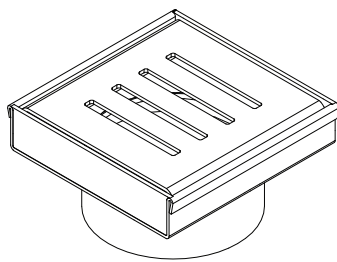

KADO

Kado Lux Floor Waste 97mm DN80 Satin

306298

SPECIFICATIONS

Recommended Use	Domestic, Hotel & Commercial
Material	Stainless Steel (316 Grade)
Colour	Stainless Steel
Finish	Satin

WARRANTY

Warranty - Domestic Use	10 Years
Spare Parts & Labour	12 Months

Please refer to Warranty Page for full Terms and Conditions

Dimensions are nominal measurements only.

CLEANING RECOMMENDATIONS:

We recommend the use of soapy water or approved cleaners. This product should not be cleaned with abrasive materials. Damage caused by any improper treatment is not covered by the product warranty. Refer to Warranty Conditions

Disclaimer: Products in this specification manual must by regulation be installed by licensed and registered trade people. The manufacturer/distributor reserves the right to vary specifications or delete models from their range without prior notification. Dimensions are nominal measurements only. Dimensions and set-outs listed are correct at time of publication however the manufacturer/distributor takes no responsibility for printing errors.

Published 27/09/2021

To see the complete Kado range go to www.reece.com.au

WaterMark
ATS 5200.040.2005
21254