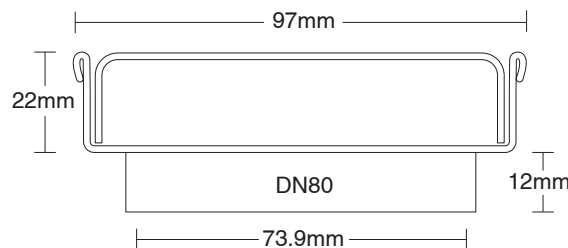

KADO

Kado Lux Floor Waste 97mm DN80 Satin

306298

SPECIFICATIONS

Recommended Use	Domestic, Hotel & Commercial
Material	Stainless Steel (316 Grade)
Colour	Stainless Steel
Finish	Satin

WARRANTY

Warranty - Domestic Use	10 Years
Spare Parts & Labour	12 Months

Please refer to Warranty Page for full Terms and Conditions

Dimensions are nominal measurements only.

CLEANING RECOMMENDATIONS:

We recommend the use of soapy water or approved cleaners. This product should not be cleaned with abrasive materials. Damage caused by any improper treatment is not covered by the product warranty. Refer to Warranty Conditions

Disclaimer: Products in this specification manual must by regulation be installed by licensed and registered trade people. The manufacturer/distributor reserves the right to vary specifications or delete models from their range without prior notification. Dimensions are nominal measurements only. Dimensions and set-outs listed are correct at time of publication however the manufacturer/distributor takes no responsibility for printing errors.

Published 27/09/2021

To see the complete Kado range go to www.reece.com.au

WaterMark
ATS 5200.040.2005
21254