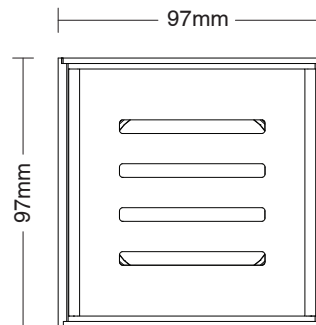

KADO

Kado Lux Floor Waste 97mm DN80 Satin

306298

SPECIFICATIONS

Recommended Use	Domestic, Hotel & Commercial
Material	Stainless Steel (316 Grade)
Colour	Stainless Steel
Finish	Satin

WARRANTY

Warranty - Domestic Use	10 Years
Spare Parts & Labour	12 Months

Please refer to Warranty Page for full Terms and Conditions

Dimensions are nominal measurements only.

CLEANING RECOMMENDATIONS:

We recommend the use of soapy water or approved cleaners. This product should not be cleaned with abrasive materials. Damage caused by any improper treatment is not covered by the product warranty. Refer to Warranty Conditions

Disclaimer: Products in this specification manual must by regulation be installed by licensed and registered trade people. The manufacturer/distributor reserves the right to vary specifications or delete models from their range without prior notification. Dimensions are nominal measurements only. Dimensions and set-outs listed are correct at time of publication however the manufacturer/distributor takes no responsibility for printing errors.

Published 27/09/2021

To see the complete Kado range go to www.reece.com.au

WaterMark
ATS 5200.040.2005
21254