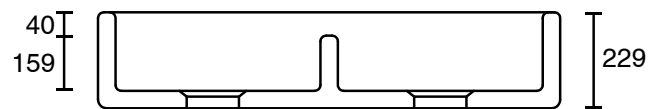

### SPECIFICATIONS

Recommended Use	Domestic, Hotel & Commercial
Sink Colour	White
Finish	Gloss
Material	Heavy Duty Fine Fireclay
Bowl Type	Double Bowl
Bowl Configuration	No Drainer
Combined Bowl Capacity	58 ltr
Mounting	Butler Style / Undermount
Overflow Configuration	No Overflow
Taphole Configuration	No Taphole
Plug & Waste Size	90mm Basket Waste
Plug & Waste	Included

Dimensions are nominal measurements only.