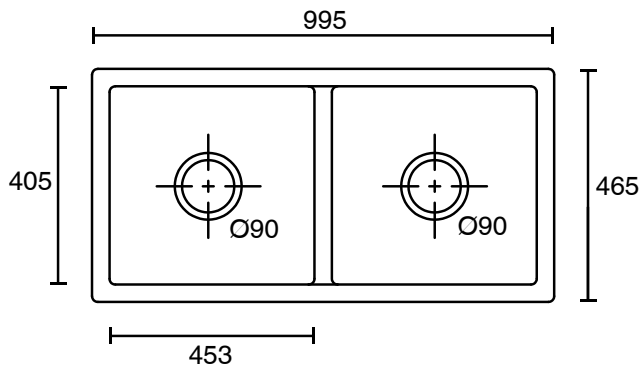

### SPECIFICATIONS

Recommended Use	Domestic, Hotel & Commercial
Sink Colour	White
Finish	Gloss
Material	Heavy Duty Fine Fireclay
Bowl Type	Double Bowl
Bowl Configuration	No Drainer
Combined Bowl Capacity	58 ltr
Mounting	Butler Style / Undermount
Overflow Configuration	No Overflow
Taphole Configuration	No Taphole
Plug & Waste Size	90mm Basket Waste
Plug & Waste	Included

Dimensions are nominal measurements only.