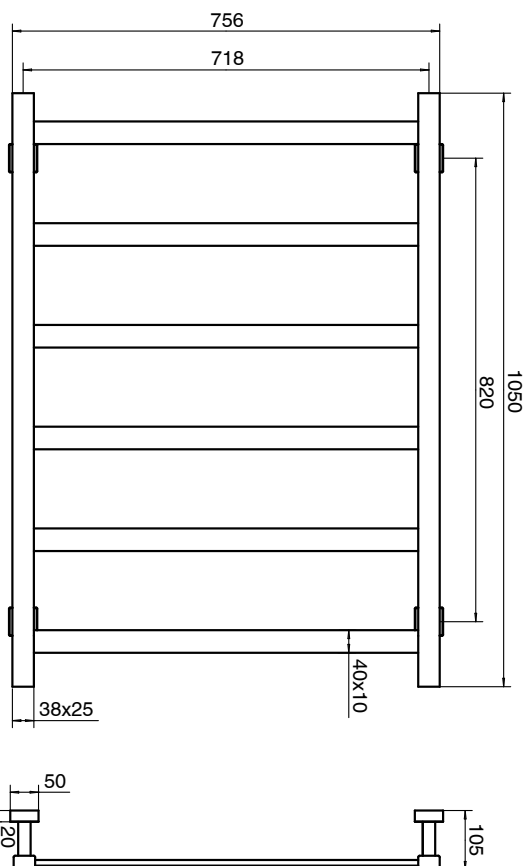

mizu

Mizu Bloc MK2 750 x 1050mm Heated Towel Rail Low Voltage 24V Matte Black

9511219

SPECIFICATIONS

Recommended Use	Domestic, Hotel & Commercial
Colour	Matte Black
Material	Stainless Steel (304 Grade)
Electrical Connection	Hardwired
Electrical Connection Position	Bottom Right Leg or Top Left Leg
Heating Method	Dry Element
Power Wattage	120 W
Voltage	24 V
IP Rating	IP45

WARRANTY

Warranty - Domestic Use	7 Years
Spare Parts & Labour	12 Months

Please refer to Warranty Page for full Terms and Conditions

Dimensions are nominal measurements only.

CLEANING RECOMMENDATIONS:

We recommend the use of a soft dry cloth. This product should not be cleaned with abrasive materials or cleaning agents. Damage caused by improper treatment is not covered by the product warranty - refer to warranty conditions.

Disclaimer: Products in this specification manual must by regulation be installed by licensed and registered trade people. The manufacturer/distributor reserves the right to vary specifications or delete models from their range without prior notification. Dimensions are nominal measurements only. Dimensions and set-outs listed are correct at time of publication however the manufacturer/distributor takes no responsibility for printing errors.

Published 28/02/2022

To see the complete Mizu range go to www.reece.com.au/bathrooms