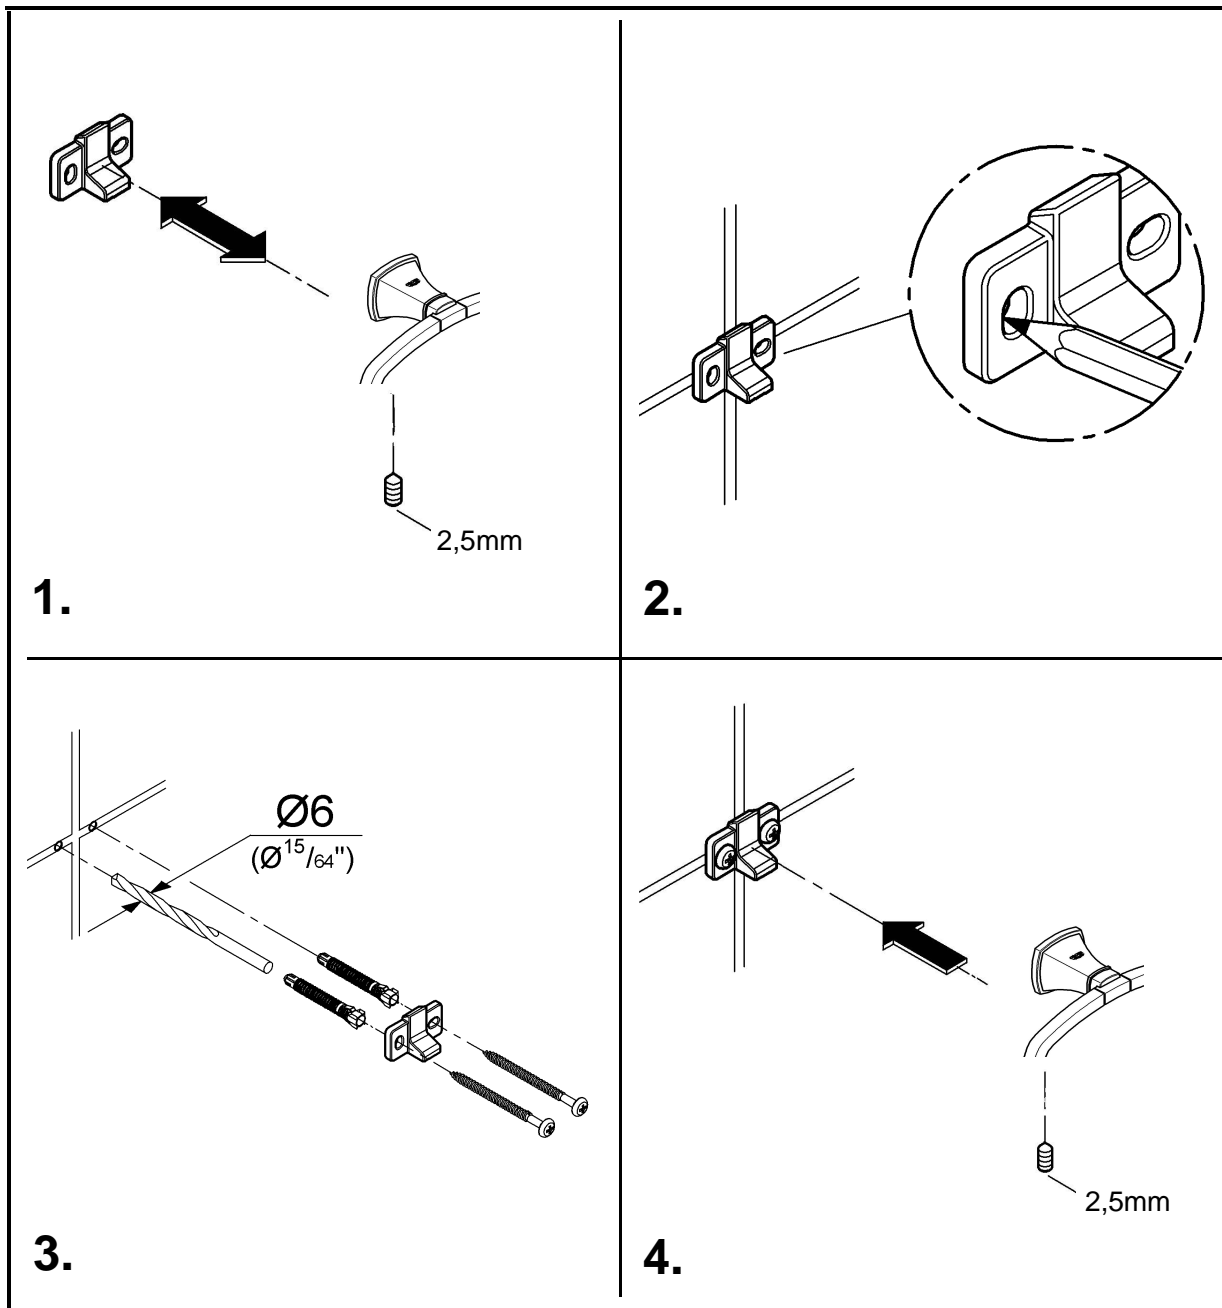

GRANDERA
TOWEL RING
MODEL #40630000

Pure Freude
an Wasser

Product Specifications

Product Description:

Grandera
Towel ring

GROHE StarLight® chrome finish

Installation instructions

Installation Instructions