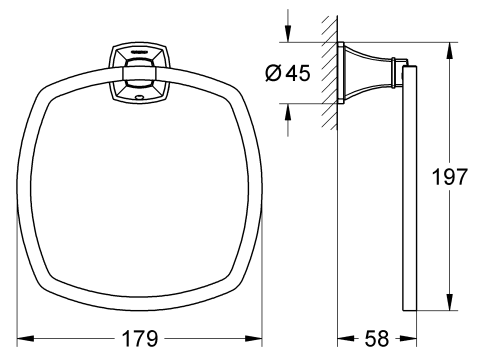

GRANDERA
TOWEL RING
MODEL #40630000

Pure Freude
an Wasser

Product Specifications

Product Description:

Grandera
Towel ring

GROHE StarLight® chrome finish

Installation instructions

Installation Instructions