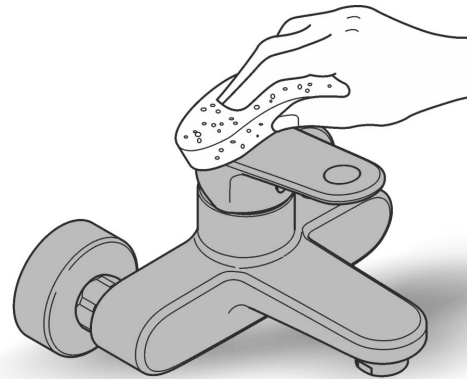

GRANDERA
TOWEL RING
MODEL #40630000

Pure Freude
an Wasser

Product Specifications

Product Description:

Grandera
Towel ring

GROHE StarLight® chrome finish

Installation instructions

Installation Instructions

When installing bathroom accessories please ensure all fixings are installed for maximum stability.

Care

For directions on the care of this fitting, please refer to the accompanying care instructions.

48166000