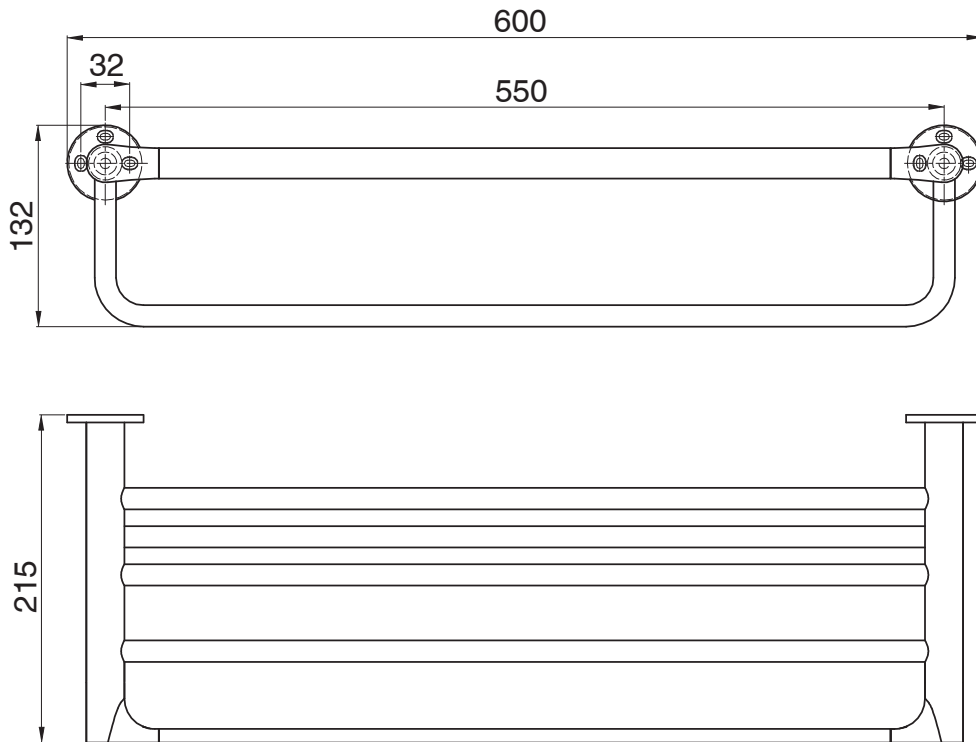

Mizu Silk Towel Rack Chrome

9506623

SPECIFICATIONS

Recommended Use	Domestic, Hotel & Commercial
Colour	Chrome
Material	Zinc & Stainless Steel

WARRANTY

Replacement Only - Domestic Use 10 Years

Please refer to Warranty Page for full Terms and Conditions