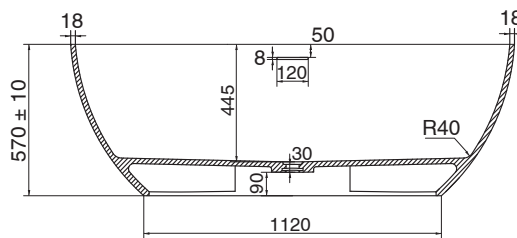

Kado Lussi Freestanding Bath 1705mm
Product Code: 9506954