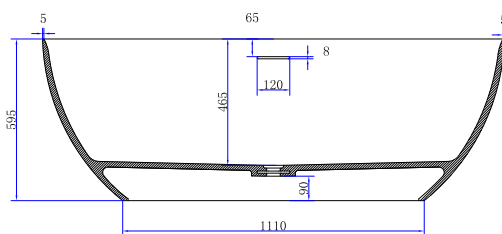

## Kado Lussi Freestanding Bath

Kado Lussi Freestanding Bath 1505mm  
Product Code: 9506953

Kado Lussi Freestanding Bath Thin Edge 1500mm  
Product Code: 9509631

Kado Lussi Freestanding Bath 1705mm  
Product Code: 9506954

Kado Lussi Freestanding Bath Thin Edge 1700mm  
Product Code: 9509632

Dimensions are nominal measurements only.

**Disclaimer:** Products in this specification manual must by regulation be installed by licensed and registered trade people. The manufacturer/distributor reserves the right to vary specifications or delete models from their range without prior notification. Dimensions are nominal measurements only. Dimensions and set-outs listed are correct at time of publication however the manufacturer/distributor takes no responsibility for printing errors.