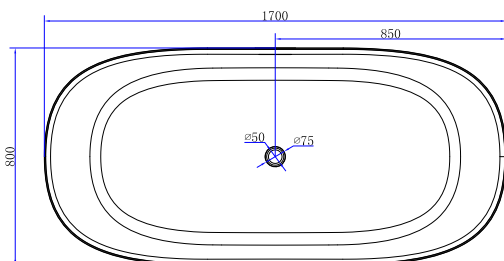

Kado Lussi Freestanding Bath Thin Edge 1700mm  
Product Code: 9509632

Dimensions are nominal measurements only.

**Disclaimer:** Products in this specification manual must by regulation be installed by licensed and registered trade people. The manufacturer/distributor reserves the right to vary specifications or delete models from their range without prior notification. Dimensions are nominal measurements only. Dimensions and set-outs listed are correct at time of publication however the manufacturer/distributor takes no responsibility for printing errors.