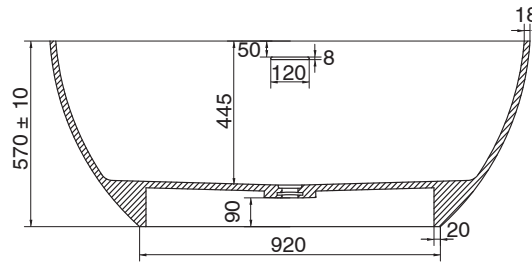

KADO

Kado Lussi Freestanding Bath

Kado Lussi Freestanding Bath 1505mm
Product Code: 9506953