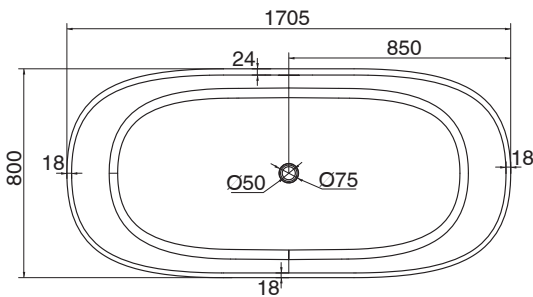

Kado Lussi Freestanding Bath Thin Edge 1500mm
Product Code: 9509631

Kado Lussi Freestanding Bath 1705mm
Product Code: 9506954