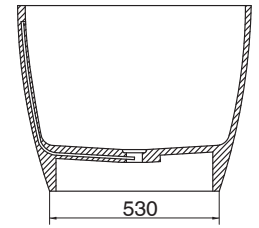

KADO

Kado Lussi Freestanding Bath

Kado Lussi Freestanding Bath 1505mm
Product Code: 9506953