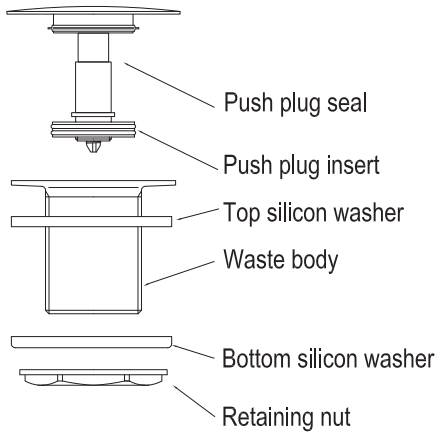

## Kado Lussi Freestanding Bath

SPECIFICATIONS	
Recommended Use	Domestic, Hotel & Commercial
Material	Cast Solid Surface
Colour	White
Capacity	1505mm Bath: 267 Litres 1705mm Bath: 354 Litres 1500mm Thin Edge Bath: 285 Litres 1700mm Thin Edge Bath: 368 Litres
Weight	1505mm Bath: 115 kg 1705mm Bath: 120 kg 1500mm Thin Edge Bath: 114 kg 1700mm Thin Edge Bath: 128 kg
Overflow	Yes
Taphole	No Taphole Taphole should be floor or wall mounted
Plug and Waste	40mm Pop Up Waste (Included)
Fixing	Silicone to Floor
Standard Inclusions	Bath Bag & Maintenance Kit (Included)
WARRANTY	
Warranty - Domestic Use	10 Years
Spare Parts & Labour	12 Months
<i>Please refer to Warranty Page for full Terms and Conditions</i>	