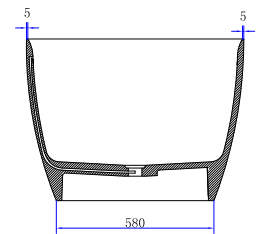

## Kado Lussi Freestanding Bath

Kado Lussi Freestanding Bath 1505mm  
Product Code: 9506953

Kado Lussi Freestanding Bath Thin Edge 1500mm  
Product Code: 9509631

Kado Lussi Freestanding Bath 1705mm  
Product Code: 9506954

Kado Lussi Freestanding Bath Thin Edge 1700mm  
Product Code: 9509632

Dimensions are nominal measurements only.

**Disclaimer:** Products in this specification manual must by regulation be installed by licensed and registered trade people. The manufacturer/distributor reserves the right to vary specifications or delete models from their range without prior notification. Dimensions are nominal measurements only. Dimensions and set-outs listed are correct at time of publication however the manufacturer/distributor takes no responsibility for printing errors.