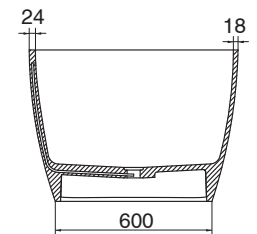

## Kado Lussi Freestanding Bath

SPECIFICATIONS	
Recommended Use	Domestic, Hotel & Commercial
Material	Cast Solid Surface
Colour	White
Capacity	1505mm Bath: 267 Litres 1705mm Bath: 354 Litres 1500mm Thin Edge Bath: 285 Litres 1700mm Thin Edge Bath: 368 Litres
Weight	1505mm Bath: 115 kg 1705mm Bath: 120 kg 1500mm Thin Edge Bath: 114 kg 1700mm Thin Edge Bath: 128 kg
Overflow	Yes
Taphole	No Taphole Taphole should be floor or wall mounted
Plug and Waste	40mm Pop Up Waste (Included)
Fixing	Silicone to Floor
Standard Inclusions	Bath Bag & Maintenance Kit (Included)
WARRANTY	
Warranty - Domestic Use	10 Years
Spare Parts & Labour	12 Months
<i>Please refer to Warranty Page for full Terms and Conditions</i>	

Dimensions are nominal measurements only.

**Disclaimer:** Products in this specification manual must by regulation be installed by licensed and registered trade people. The manufacturer/distributor reserves the right to vary specifications or delete models from their range without prior notification. Dimensions are nominal measurements only. Dimensions and set-outs listed are correct at time of publication however the manufacturer/distributor takes no responsibility for printing errors.

## Kado Lussi Freestanding Bath

Kado Lussi Freestanding Bath 1505mm  
Product Code: 9506953

Kado Lussi Freestanding Bath Thin Edge 1500mm  
Product Code: 9509631

Kado Lussi Freestanding Bath 1705mm  
Product Code: 9506954

Kado Lussi Freestanding Bath Thin Edge 1700mm  
Product Code: 9509632

Dimensions are nominal measurements only.

**Disclaimer:** Products in this specification manual must by regulation be installed by licensed and registered trade people. The manufacturer/distributor reserves the right to vary specifications or delete models from their range without prior notification. Dimensions are nominal measurements only. Dimensions and set-outs listed are correct at time of publication however the manufacturer/distributor takes no responsibility for printing errors.