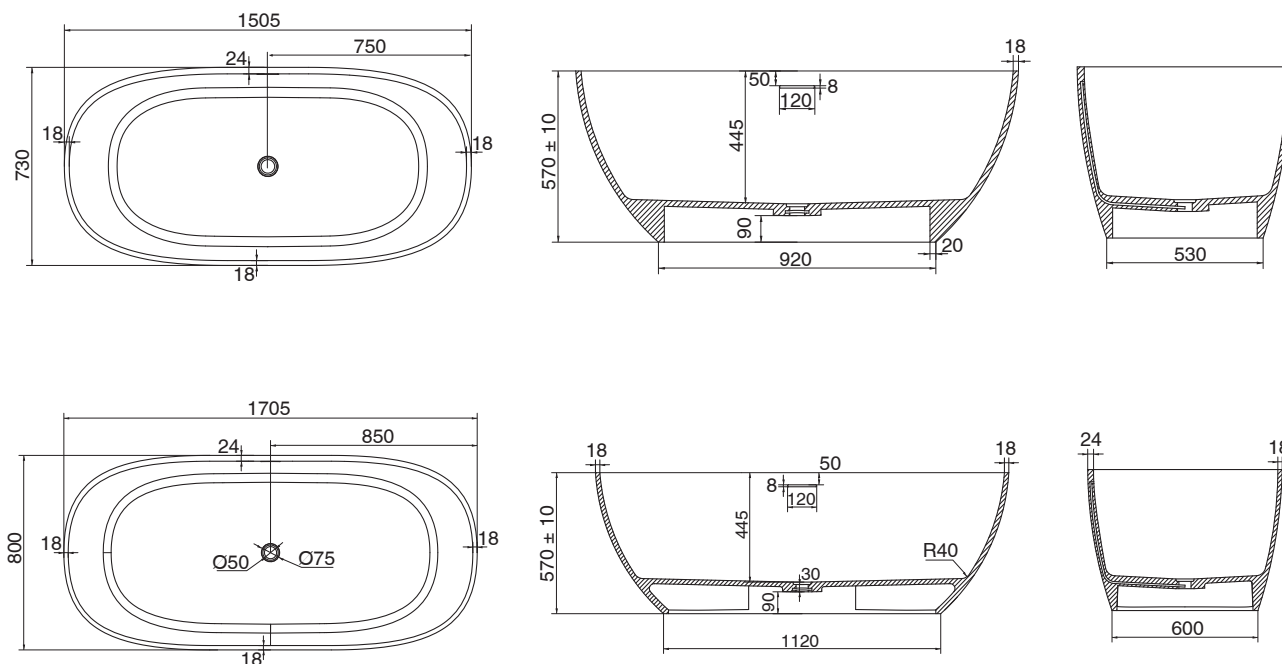

KADO

Kado Lussi Freestanding Bath

Dimensions are nominal measurements only

SPECIFICATIONS

Recommended use	Domestic, hotel and commercial
Material	Cast Solid Surface
Colour	White
Capacity	1505mm Bath - 267 Litres 1705mm Bath - 354 Litres
Weight	1505mm Bath - 115 kg 1705mm Bath - 120 kg
Size Options	1505mm x 730mm x 570mm 1705mm x 800mm x 570mm
Overflow	Yes
Tap hole	No Taphole Tapware should be floor or wall mounted
Plug and Waste	40mm Pop Up Waste (included)
Fixing	Silicone to floor
Standard Inclusions	Bath Bag & Maintenance Kit (Included)

CLEANING RECOMMENDATIONS

We recommend the use of soapy water or approved cleaners.

This product should not be cleaned with abrasive materials.

Damage caused by any improper treatment is not covered by the product warranty . Refer to Warranty Conditions.