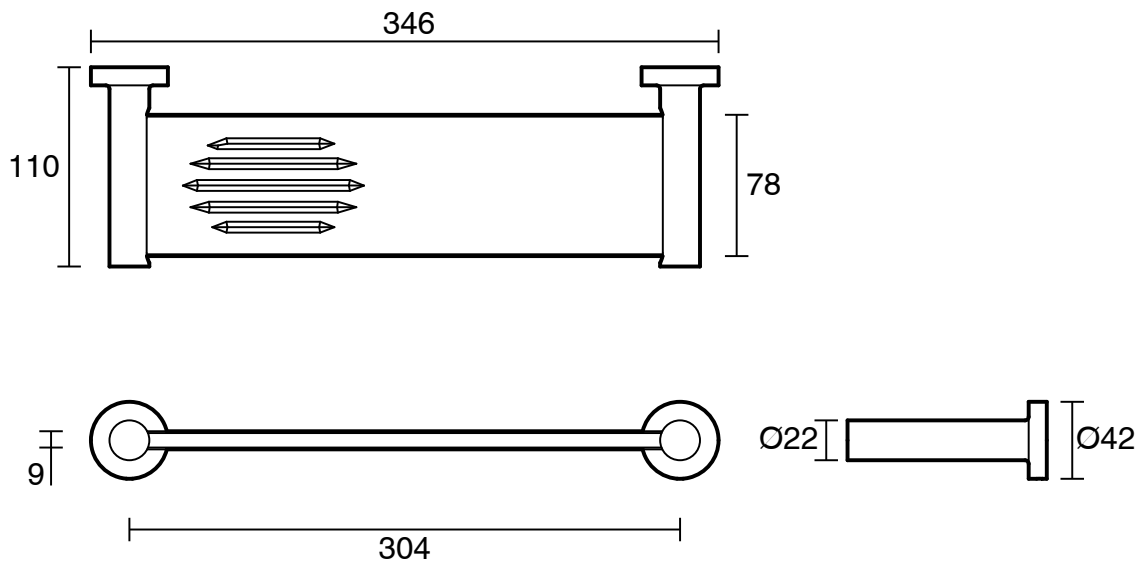

## Sussex Scala Shower Shelf LUX PVD Brushed Platinum Gold

2268346

SPECIFICATIONS	
Recommended Use	Residential;Commercial
Colour Finish	Brushed Platinum Gold
Primary Material	Brass
WARRANTY	
Residential Use (Years)	40
Commercial Use (Years)	10
<i>Please refer to Sussex Warranty page for full Terms and Conditions</i>	

Dimensions are nominal measurements only.