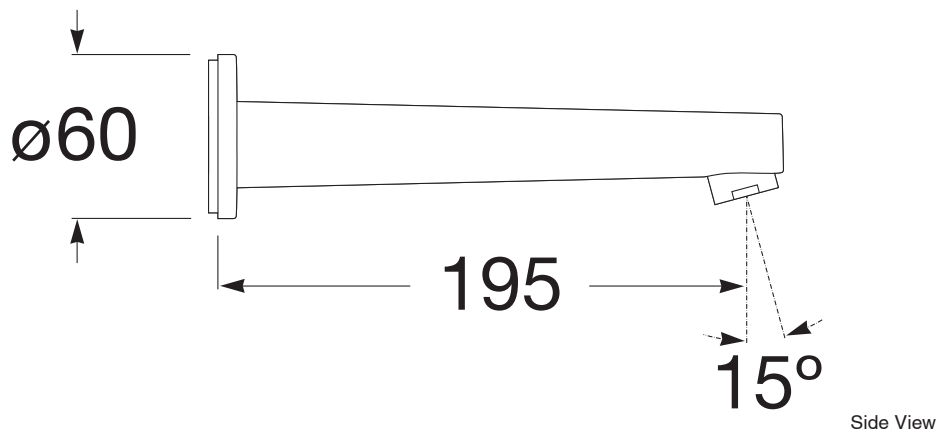

Roca L20 Bath Outlet 200mm Chrome

SPECIFICATIONS

Recommended Use	Domestic, Hotel & Commercial
Colour	Chrome
Recommended Pressure Range	150 - 500 kPA
Max Continuous Working Temperature	80°C

WARRANTY

Warranty - Domestic Use	7 Years
Spare Parts & Labour	12 Months

Please refer to Warranty Page for full Terms and Conditions

Dimensions are nominal measurements only.

Disclaimer: Products in this specification manual must by regulation be installed by licensed and registered trade people. The manufacturer/distributor reserves the right to vary specifications or delete models from their range without prior notification. Dimensions are nominal measurements only. Dimensions and set-outs listed are correct at time of publication however the manufacturer/distributor takes no responsibility for printing errors.

Published 25/10/2017

To see the complete Roca range go to www.reece.com.au/bathrooms