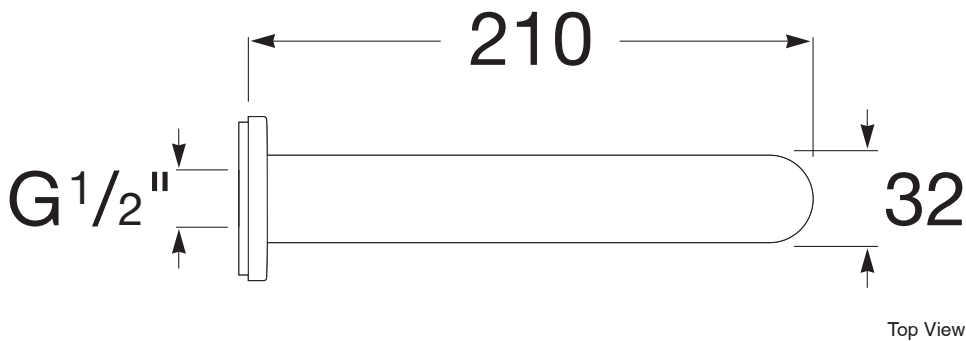

Roca L20 Bath Outlet 200mm Chrome

SPECIFICATIONS

Recommended Use	Domestic, Hotel & Commercial
Colour	Chrome
Recommended Pressure Range	150 - 500 kPA
Max Continuous Working Temperature	80°C

WARRANTY

Warranty - Domestic Use	7 Years
Spare Parts & Labour	12 Months

Please refer to Warranty Page for full Terms and Conditions

Dimensions are nominal measurements only.

Disclaimer: Products in this specification manual must by regulation be installed by licensed and registered trade people. The manufacturer/distributor reserves the right to vary specifications or delete models from their range without prior notification. Dimensions are nominal measurements only. Dimensions and set-outs listed are correct at time of publication however the manufacturer/distributor takes no responsibility for printing errors.

Published 25/10/2017

To see the complete Roca range go to www.reece.com.au/bathrooms