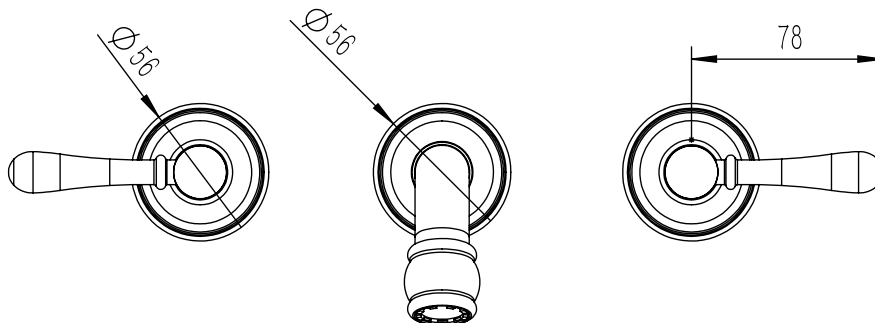

Milli

Milli Voir Wall Bath Set 150mm Lever Brushed Gold

2266281

SPECIFICATIONS

Recommended Use	Domestic, Hotel & Commercial
Colour	Brushed Gold
Body Material	DR Brass
Recommended Pressure Range	150 - 500 kPa
Maximum Continuous Working Temperature	80 deg C
Suitable for Storage Tank Hot Water	Yes
Suitable for Continuous Flow Hot Water	Yes
Suitable for Gravity Feed Hot Water	No

WARRANTY

Warranty - Domestic Use	15 Years
Spare Parts & Labour	12 Months

Please refer to Warranty Page for full Terms and Conditions

Dimensions are nominal measurements only.

CLEANING RECOMMENDATIONS:

We recommend the use of soapy water or approved cleaners. This product should not be cleaned with abrasive materials. Damage caused by any improper treatment is not covered by the product warranty. Refer to Warranty Conditions

Disclaimer: Products in this specification manual must by regulation be installed by licensed and registered trade people. The manufacturer/distributor reserves the right to vary specifications or delete models from their range without prior notification. Dimensions are nominal measurements only. Dimensions and set-outs listed are correct at time of publication however the manufacturer/distributor takes no responsibility for printing errors.

Published 21/03/2024

To see the complete Milli range go to www.reece.com.au