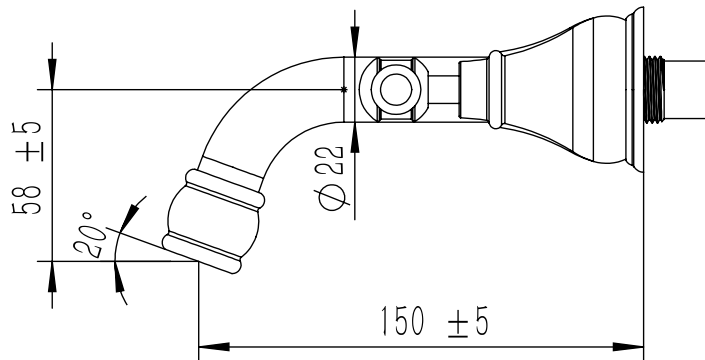

Milli

Milli Voir Wall Bath Set 150mm Lever Brushed Gold

2266281

SPECIFICATIONS

Recommended Use	Domestic, Hotel & Commercial
Colour	Brushed Gold
Body Material	DR Brass
Recommended Pressure Range	150 - 500 kPa
Maximum Continuous Working Temperature	80 deg C
Suitable for Storage Tank Hot Water	Yes
Suitable for Continuous Flow Hot Water	Yes
Suitable for Gravity Feed Hot Water	No

WARRANTY

Warranty - Domestic Use	15 Years
Spare Parts & Labour	12 Months

Please refer to Warranty Page for full Terms and Conditions

Dimensions are nominal measurements only.

CLEANING RECOMMENDATIONS:

We recommend the use of soapy water or approved cleaners. This product should not be cleaned with abrasive materials. Damage caused by any improper treatment is not covered by the product warranty. Refer to Warranty Conditions

Disclaimer: Products in this specification manual must by regulation be installed by licensed and registered trade people. The manufacturer/distributor reserves the right to vary specifications or delete models from their range without prior notification. Dimensions are nominal measurements only. Dimensions and set-outs listed are correct at time of publication however the manufacturer/distributor takes no responsibility for printing errors.

Published 21/03/2024

To see the complete Milli range go to www.reece.com.au