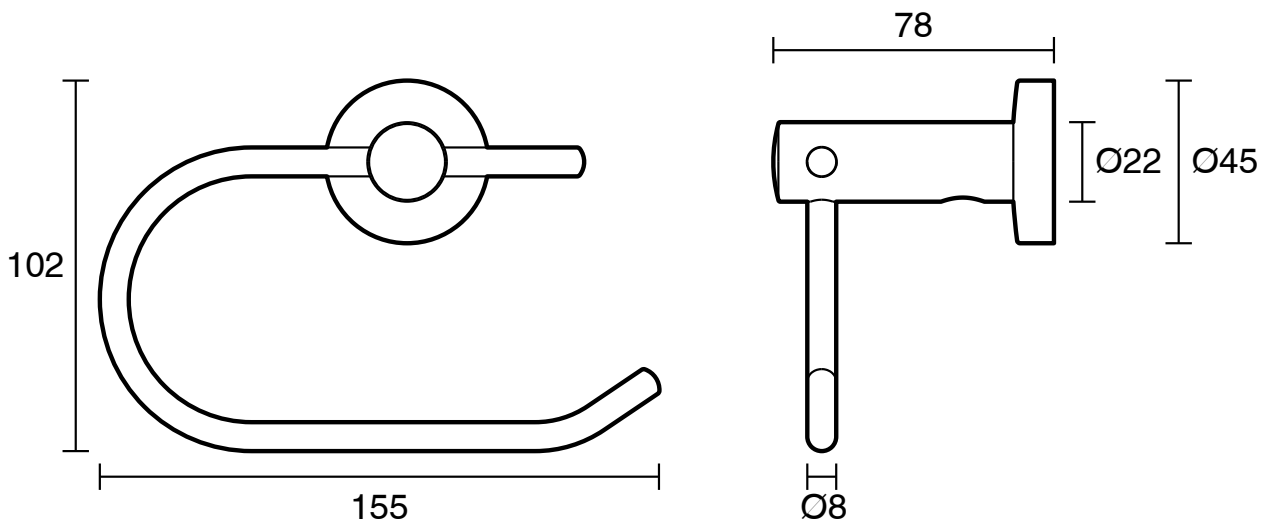

Posh Solus MK2 Toilet Roll Holder Chrome

9506580

SPECIFICATIONS	
Recommended Use	Domestic;Hotel;Commercial
Colour	Polished Chrome
WARRANTY	
Replacement Only - Domestic Use (Years)	10
<i>Please refer to Warranty Page for full Terms and Conditions</i>	