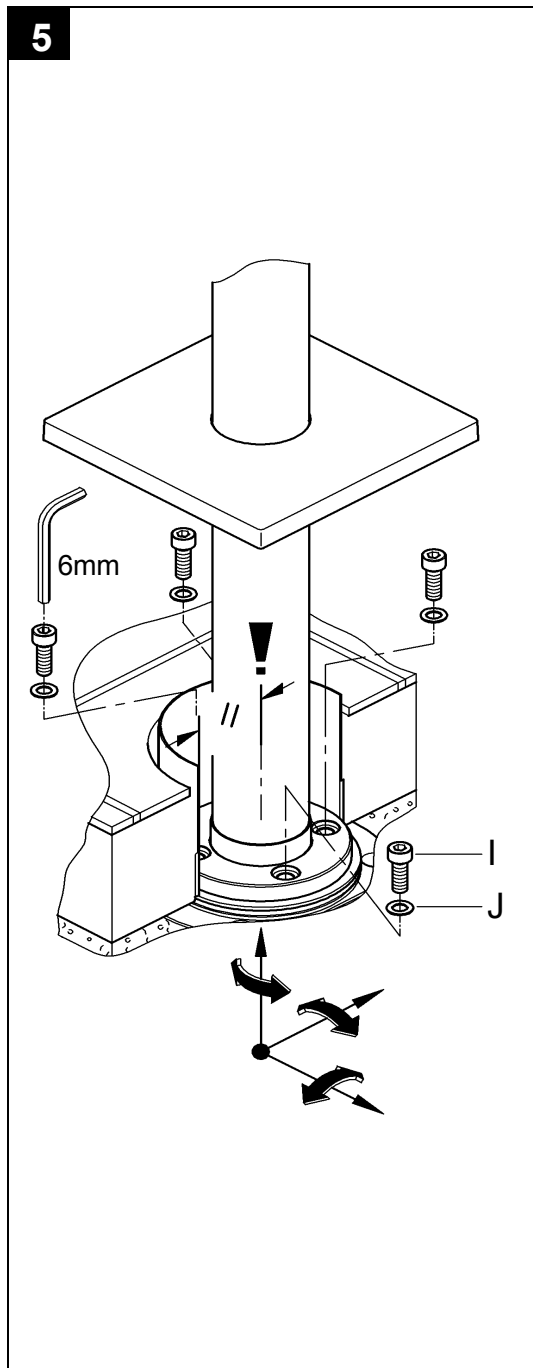

Spout with Mousseur (Aerator)

Projection 300 mm

Min recommended pressure 100kpa

Installation instructions

Flush piping system prior and after installation of fitting thoroughly!

This product must be installed in conformance with local codes e.g. AS/NZS 3500 series of standard!

Installation and connection, see Figs [1] to [6]. Refer to the dimensional drawing above. For installation with 45984001 concealed in-wall body. **PLEASE NOTE** – Face of noggins need to be positioned a minimum of 43mm & a maximum of 73mm from where the finished wall surface will end up.