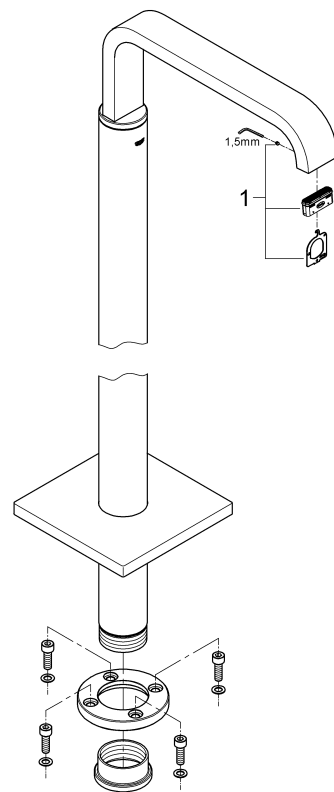

Note:

When installing concealed mixer body, please note it must be mounted onto timber or solid walls using appropriate reinforcement to ensure sufficient strength.

Open cold and hot water supply and check connections for leakage!

Care

For directions on the care of this fitting, please refer to the accompanying care instructions.

ALLURE
FLOOR MOUNT OUTLET
MODEL #13218000

Spare Parts

Pure Freude
an Wasser

Pos.-nr.	Product Description	Order-nr.	Units per package
1	Mousseur	46680000	1