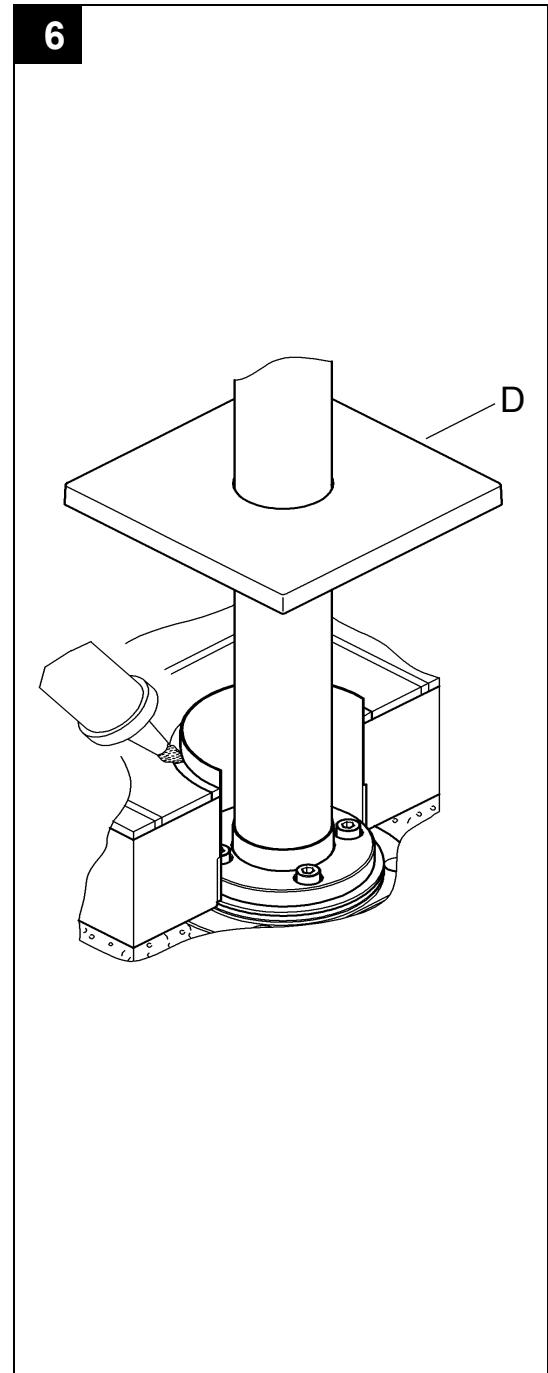

Installation instructions

Flush piping system prior and after installation of fitting thoroughly!

This product must be installed in conformance with local codes e.g. AS/NZS 3500 series of standard!

Installation and connection, see Figs [1] to [6]. Refer to the dimensional drawing above. For installation with 45984001 concealed in-wall body. **PLEASE NOTE** – Face of noggins need to be positioned a minimum of 43mm & a maximum of 73mm from where the finished wall surface will end up.

Note:

When installing concealed mixer body, please note it must be mounted onto timber or solid walls using appropriate reinforcement to ensure sufficient strength.

Open cold and hot water supply and check connections for leakage!

Care

For directions on the care of this fitting, please refer to the accompanying care instructions.