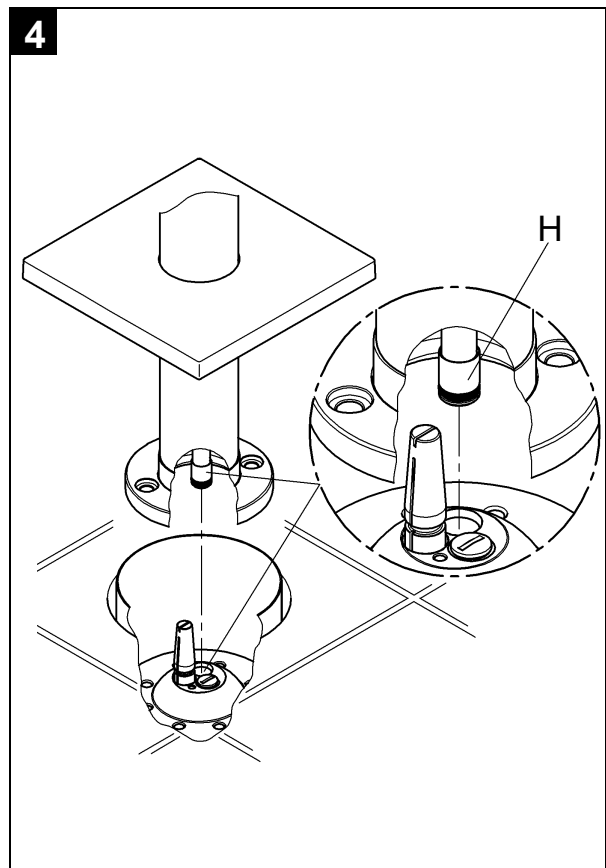

ALLURE
FLOOR MOUNT BATH OUTLET
MODEL #13218000

Pure Freude
an Wasser

Product Specifications

Product Description:

Allure Floor Mounted Bath Spout

Requires installation set 45 984 001

Without Roughing-in-set

GROHE StarLight® chrome finish

Spout with Mousseur (Aerator)

Projection 300 mm

Min recommended pressure 100kpa

Installation instructions

Flush piping system prior and after installation of fitting thoroughly!

This product must be installed in conformance with local codes e.g. AS/NZS 3500 series of standard!