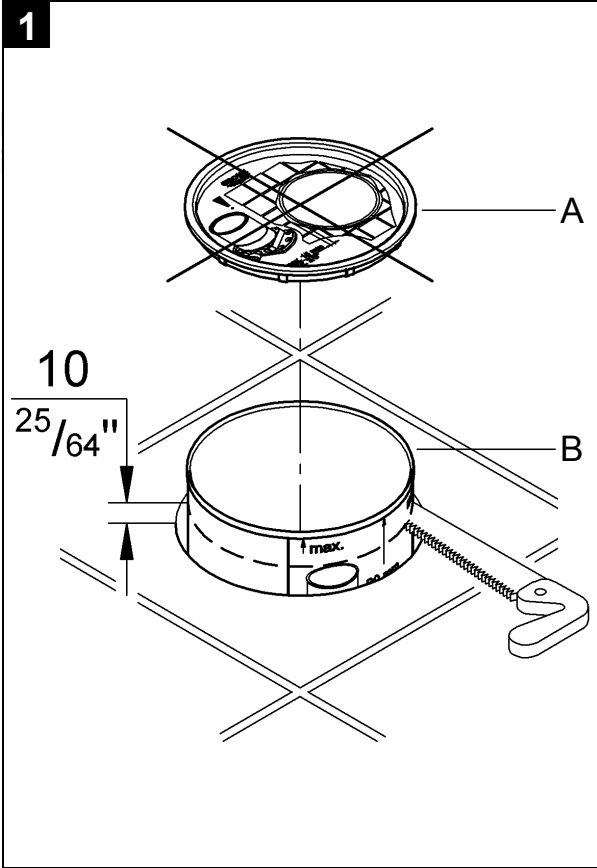

ALLURE
FLOOR MOUNT BATH OUTLET
MODEL #13218000

Pure Freude
an Wasser

Product Specifications

Product Description:

Allure Floor Mounted Bath Spout

Requires installation set 45 984 001

Without Roughing-in-set

GROHE StarLight® chrome finish

Spout with Mousseur (Aerator)

Projection 300 mm

Min recommended pressure 100kpa

Installation instructions

Flush piping system prior and after installation of fitting thoroughly!

This product must be installed in conformance with local codes e.g. AS/NZS 3500 series of standard!

Installation and connection, see Figs [1] to [6]. Refer to the dimensional drawing above. For installation with 45984001 concealed in-wall body. **PLEASE NOTE** – Face of noggins need to be positioned a minimum of 43mm & a maximum of 73mm from where the finished wall surface will end up.