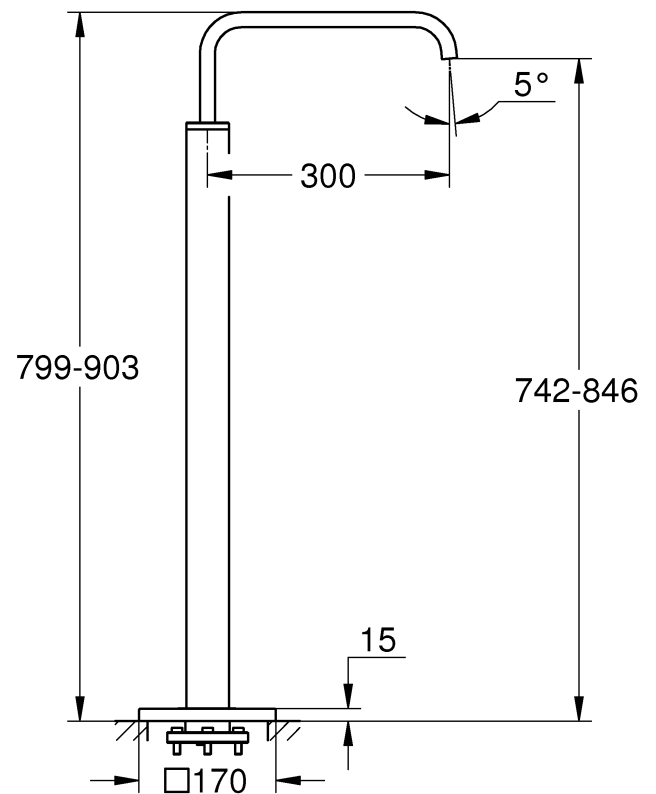

Product Description:

Allure Floor Mounted Bath Spout

Requires installation set 45 984 001

Without Roughing-in-set

GROHE StarLight® chrome finish

Spout with Mousseur (Aerator)

Projection 300 mm

Min recommended pressure 100kpa