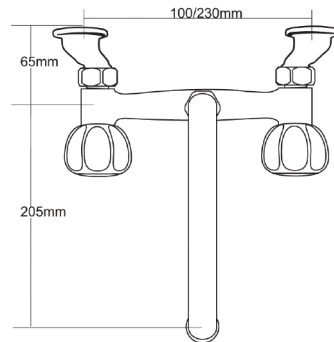

FORENO TAPWARE NZ LTD

REECE Sink Faucet RCE130

TECHNICAL DETAILS

10 Year Warranty

Solid Metal Handles

European Non-Rising Headworks

Watermark/Codemark Certified

WELs Rating: Mains 3 Star; 9.0L/min

Low/Unequal 4 Star; 7.5L/min

45mm Adjustable Offsets

Offset Adjustment 100-230mm

Line Drawing Representative of Product Dimensions
See Image at left for actual Handle Style